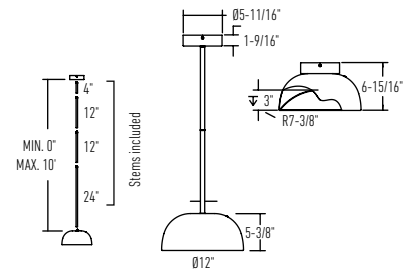

NAPF12-CC-UNV