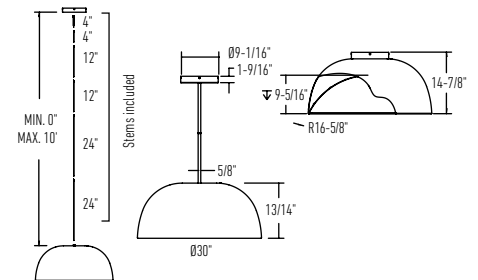

NAPF30-CC-UNV

Specifications

Can be mounted as either a pendant or a ceiling flush mount

Universal voltage driver supports 120V, 277V, or 347V input with both TRIAC and 0-10V dimming

Unique internal dome lens hides the light source, delivering a soft, gradient glow.

Adjustable height with quick connect stems. (NAPF12-CC: 1x 4\", 2x 12\", 1x 24\") (NAPF20 /30-CC: 2x 4\", 2x 12\", 2x 24\")

Switch-selectable CCT

Replaceable driver

Canopy mount on 4\" octagon junction box

5-year warranty

Finish

● **BK** Black

○ **WH** White

Accessories

NAPF20-ACCST24

24\" quick-connect Power Stem available in black and white

ACCST02

2\" quick-connect Power Stem available in black and white

ACCSTSL

Power Stem sloped-ceiling adapter available in black and white

Note

Other color temperatures, finishes, and voltage options are available but may require minimum order quantities (MOQs) and longer lead times. Please contact your DALI representative for more information.