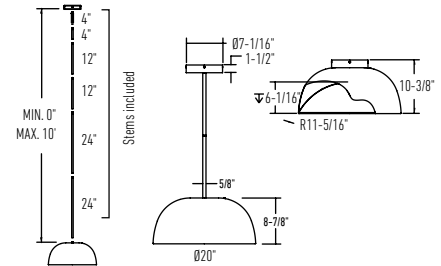

NAPF20-CC-UNV