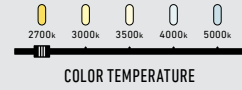

NEW

NAPA

The versatile Napa fixture features a timeless dome-shaped design and the flexibility to be mounted as either a pendant or a sleek ceiling flush mount. Its unique internal dome lens hides the light source, delivering a soft, gradient glow without glare.

DAMP

LOW-GLARE

**T24
JA8**
CERTIFIED

NAPF20-CC