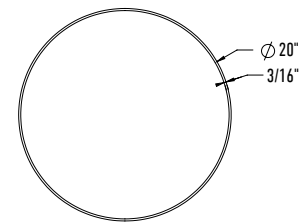

### Quick-Connect

Pendant with Quick-Connect stems for effortless installation. No wires—just screw in the desired length directly to the canopy.

Model	Size	Watts	Delivered lumens	CRI	Color °T	Voltage
NAPF20-CC	20"	40 W	1825 lm	80	2700, 3000, 3500, 4000, 5000 K	120 V

### Specifications

Can be mounted as either a pendant or a ceiling flush mount  
 Unique internal dome lens hides the light source, delivering a soft, gradient glow.  
 Adjustable height up to 6'-8" with quick connect stems  
 Switch-selectable CCT  
 Integrated dimmable driver  
 Canopy mount on 4" octagon junction box  
 5-year warranty