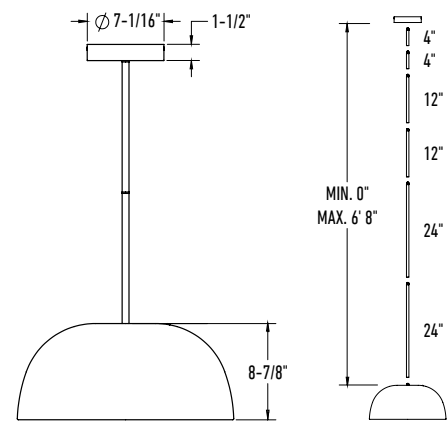

### Quick-Connect

Pendant with Quick-Connect stems for effortless installation. No wires—just screw in the desired length directly to the canopy.

Model	Size	Watts	Delivered lumens	CRI	Color °T	Voltage
NAPF20-CC	20"	40 W	1825 lm	80	2700, 3000, 3500, 4000, 5000 K	120 V

### Specifications

Can be mounted as either a pendant or a ceiling flush mount  
 Unique internal dome lens hides the light source, delivering a soft, gradient glow.  
 Adjustable height up to 6'-8" with quick connect stems  
 Switch-selectable CCT  
 Integrated dimmable driver  
 Canopy mount on 4" octagon junction box  
 5-year warranty