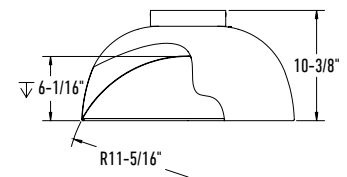

NAPF20-CC

Specifications

Can be mounted as either a pendant or a ceiling flush mount
Unique internal dome lens hides the light source, delivering a soft, gradient glow.
Adjustable height up to 6'-8" with quick connect stems
Switch-selectable CCT
Integrated dimmable driver
Canopy mount on 4" octagon junction box
5-year warranty

Finish

- **BK** Black
- **WH** White

Accessories

- **NAPF20-ACCST24-BK**
  24" black quick-connect stem
- **NAPF20-ACCST24-WH**
  24" white quick-connect stem

Note

Other color temperatures, finishes, and voltage options are available but may require minimum order quantities (MOQs) and longer lead times. Please contact your DALs representative for more information.