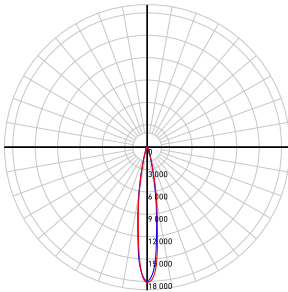

PROJECT

TYPE

DATE

QTY

NOTES

QUICK SPECS

Size	6"
Watts (W)	24/30/36
Delivered lumens*	Up to 3000
CRI	90
Voltage (v)	120/277/347
Beam angle (deg)	20/35/60
Cut hole size (in)	6"
Lifespan (hrs)	50 000
FT rating	FT6
Binning	3 SDCM
LED model	COB
Color temperature	2700K,3000K,3500K,4000K,5000K

LINE DRAWING

RC06-XX-RGXX-TXX

RC06-XX-RGXX-TL

RC06-XX-SLXX-TXX

RC06-XX-SLXX-TL

LIGHT DISTRIBUTION

*Lumen output measured at 3000k

24w

20°

2241lm

24w

35°

2247lm

24w

60°

2231lm