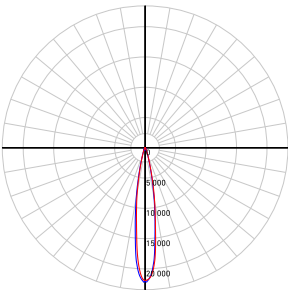

PROJECT

TYPE

DATE

QTY

NOTES

QUICK SPECS

Size	6"
Watts (W)	24/30/36
Delivered lumens*	Up to 3000
CRI	90
Voltage (v)	120/277/347
Beam angle (deg)	20/35/60
Cut hole size (in)	6"
Lifespan (hrs)	50 000
FT rating	FT6
Binning	3 SDCM
LED model	COB
Color temperature	2700K,3000K,3500K,4000K,5000K

LINE DRAWING

RC06-XX-RGXX-TXX

RC06-XX-RGXX-TL

RC06-XX-SLXX-TXX

RC06-XX-SLXX-TL

LIGHT DISTRIBUTION

*Lumen output measured at 3000k

24w

20°

2241lm

24w

35°

2247lm

24w

60°

2231lm

30w

20°

2756lm

30w

35°

2594lm

30w

60°