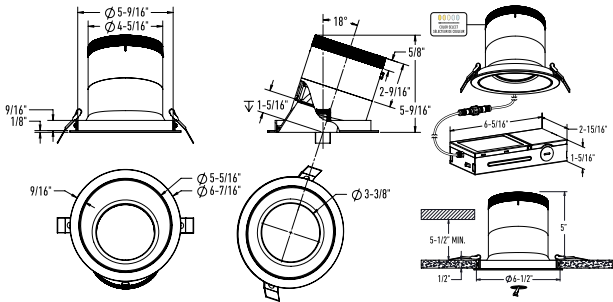

LINE DRAWING

RC06-XX-RGXX-TXX

RC06-XX-RGXX-TL

RC06-XX-SLXX-TXX

RC06-XX-SLXX-TL

LIGHT DISTRIBUTION

*Lumen output measured at 3000k

24w