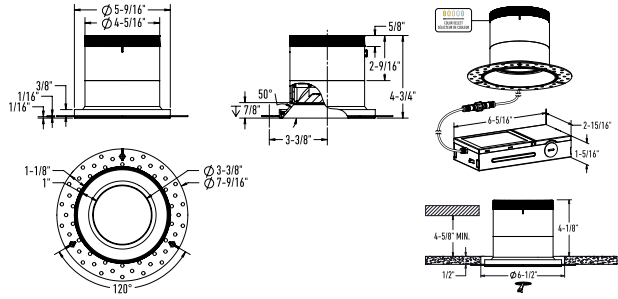

LINE DRAWING

RC06-XX-RGXX-TXX

RC06-XX-RGXX-TL

RC06-XX-SLXX-TXX

RC06-XX-SLXX-TL

LIGHT DISTRIBUTION

*Lumen output measured at 3000k

24w