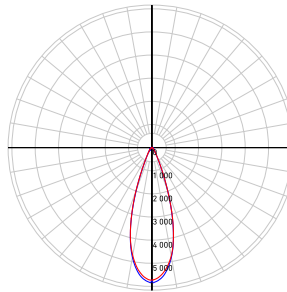

LINE DRAWING

RC06-XX-RGXX-TXX

RC06-XX-RGXX-TL

RC06-XX-SLXX-TXX

RC06-XX-SLXX-TL

LIGHT DISTRIBUTION

*Lumen output measured at 3000k

24w

20°

2241lm

24w

35°

2247lm

24w

60°

2231lm

30w

20°

2756lm

30w

35°

2594lm

30w

60°