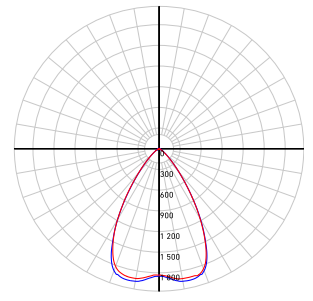

LINE DRAWING

RC06-XX-RGXX-TXX

RC06-XX-RGXX-TL

RC06-XX-SLXX-TXX

RC06-XX-SLXX-TL

LIGHT DISTRIBUTION

*Lumen output measured at 3000k

24w

20°

2241lm

24w

35°

2247lm

24w

60°

2231lm

30w

20°

2756lm

30w

35°

2594lm

30w

60°