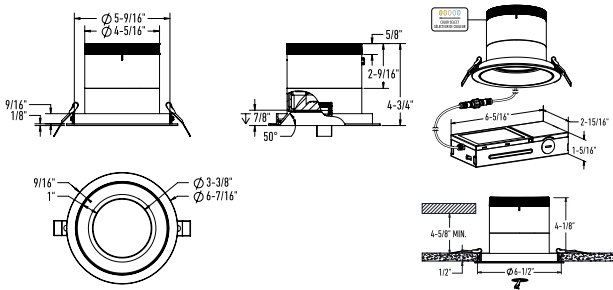

PROJECT

TYPE

DATE

QTY

NOTES

QUICK SPECS

Size	6"
Watts (W)	24/30/36
Delivered lumens*	Up to 3000
CRI	90
Voltage (v)	120/277/347
Beam angle (deg)	20/35/60
Cut hole size (in)	6"
Lifespan (hrs)	50 000
FT rating	FT6
Binning	3 SDCM
LED model	COB
Color temperature	2700K,3000K,3500K,4000K,5000K

LINE DRAWING

RC06-XX-RGXX-TXX

RC06-XX-RGXX-TL

RC06-XX-SLXX-TXX

RC06-XX-SLXX-TL

LIGHT DISTRIBUTION

*Lumen output measured at 3000k

24w