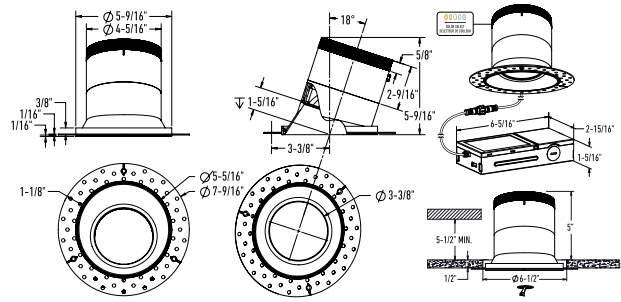

LINE DRAWING

RC06-XX-RGXX-TXX

RC06-XX-RGXX-TL

RC06-XX-SLXX-TXX

RC06-XX-SLXX-TL

LIGHT DISTRIBUTION

*Lumen output measured at 3000k

24w