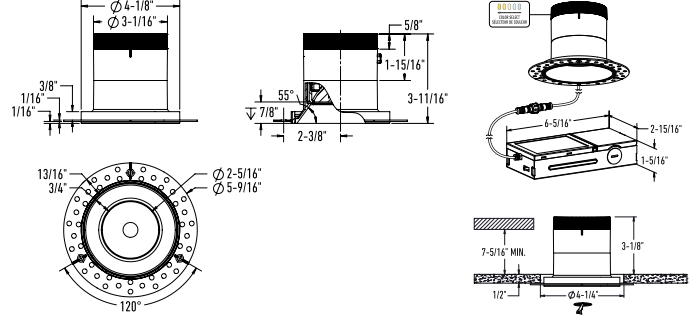

PROJECT

TYPE

DATE

QTY

NOTES

QUICK SPECS

Size	4"
Watts (W)	16/20/24
Delivered lumens*	Up to 2200
CRI	90
Voltage (v)	120/277/347
Beam angle (deg)	20/35/60
Cut hole size (in)	4-1/4"
Lifespan (hrs)	50000
FT rating	FT6
Binning	3 SDCM
LED model	COB
Color temperature	2700K,3000K,3500K,4000K,5000K

LINE DRAWING

RC04-XX-RGXX-TXX

RC04-XX-RGXX-TL

RC04-XX-SLXX-TXX

RC04-XX-SLXX-TL

LIGHT DISTRIBUTION

*Lumen output measured at 3000k

WHAT'S IN THE BOX