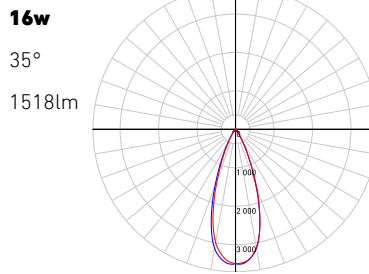

PROJECT

TYPE

DATE

QTY

NOTES

QUICK SPECS

Size	4"
Watts (W)	16/20/24
Delivered lumens*	Up to 2200
CRI	90
Voltage (v)	120/277/347
Beam angle (deg)	20/35/60
Cut hole size (in)	4-1/4"
Lifespan (hrs)	50000
FT rating	FT6
Binning	3 SDCM
LED model	COB
Color temperature	2700K,3000K,3500K,4000K,5000K

LINE DRAWING

RC04-XX-RGXX-TXX

RC04-XX-RGXX-TL

RC04-XX-SLXX-TXX

RC04-XX-SLXX-TL

LIGHT DISTRIBUTION

*Lumen output measured at 3000k

WHAT'S IN THE BOX