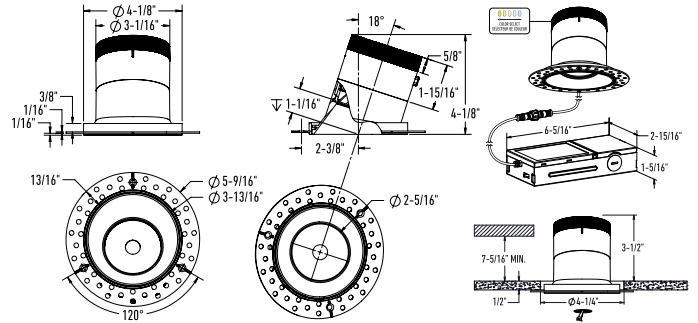

PROJECT

TYPE

DATE

QTY

NOTES

QUICK SPECS

Size	4"
Watts (W)	16/20/24
Delivered lumens*	Up to 2200
CRI	90
Voltage (v)	120/277/347
Beam angle (deg)	20/35/60
Cut hole size (in)	4-1/4"
Lifespan (hrs)	50000
FT rating	FT6
Binning	3 SDCM
LED model	COB
Color temperature	2700K,3000K,3500K,4000K,5000K

LINE DRAWING

RC04-XX-RGXX-TXX

RC04-XX-RGXX-TL

RC04-XX-SLXX-TXX

RC04-XX-SLXX-TL

LIGHT DISTRIBUTION

*Lumen output measured at 3000k

WHAT'S IN THE BOX

Complete LED recessed fixture
 Junction box
 3x Push-in wire connectors
 2x wire nuts
 Instruction sheet

ACCESSORIES

[RFP-46](#)
 Drilling plate

ADAPTORS

[REC-CC-EXT8FT](#)
 96" extension cord for recessed fixtures