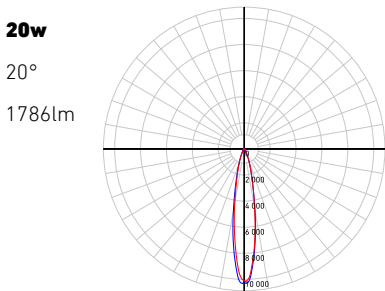

PROJECT

TYPE

DATE

QTY

NOTES

QUICK SPECS

Size	4"
Watts (W)	16/20/24
Delivered lumens*	Up to 2200
CRI	90
Voltage (v)	120/277/347
Beam angle (deg)	20/35/60
Cut hole size (in)	4-1/4"
Lifespan (hrs)	50000
FT rating	FT6
Binning	3 SDCM
LED model	COB
Color temperature	2700K,3000K,3500K,4000K,5000K

LINE DRAWING

RC04-XX-RGXX-TXX

RC04-XX-RGXX-TL

RC04-XX-SLXX-TXX

RC04-XX-SLXX-TL

LIGHT DISTRIBUTION

*Lumen output measured at 3000k

WHAT'S IN THE BOX