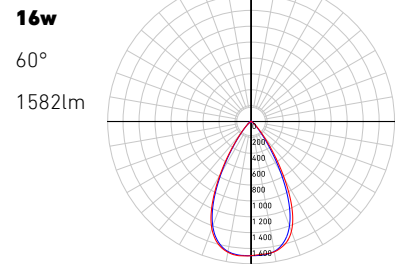

PROJECT

TYPE

DATE

QTY

NOTES

QUICK SPECS

Size	4"
Watts (W)	16/20/24
Delivered lumens*	Up to 2200
CRI	90
Voltage (v)	120/277/347
Beam angle (deg)	20/35/60
Cut hole size (in)	4-1/4"
Lifespan (hrs)	50000
FT rating	FT6
Binning	3 SDCM
LED model	COB
Color temperature	2700K,3000K,3500K,4000K,5000K

LINE DRAWING

RC04-XX-RGXX-TXX

RC04-XX-RGXX-TL

RC04-XX-SLXX-TXX

RC04-XX-SLXX-TL

LIGHT DISTRIBUTION

*Lumen output measured at 3000k

WHAT'S IN THE BOX