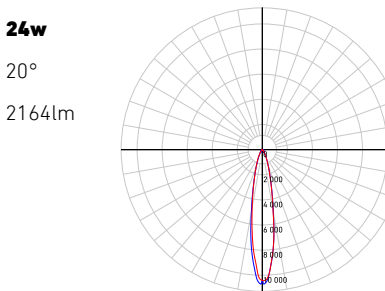

PROJECT

TYPE

DATE

QTY

NOTES

QUICK SPECS

Size	4"
Watts (W)	16/20/24
Delivered lumens*	Up to 2200
CRI	90
Voltage (v)	120/277/347
Beam angle (deg)	20/35/60
Cut hole size (in)	4-1/4"
Lifespan (hrs)	50000
FT rating	FT6
Binning	3 SDCM
LED model	COB
Color temperature	2700K,3000K,3500K,4000K,5000K

LINE DRAWING

RC04-XX-RGXX-TXX

RC04-XX-RGXX-TL

RC04-XX-SLXX-TXX

RC04-XX-SLXX-TL

LIGHT DISTRIBUTION

*Lumen output measured at 3000k

WHAT'S IN THE BOX