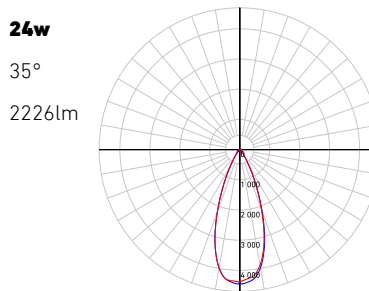

PROJECT

TYPE

DATE

QTY

NOTES

QUICK SPECS

Size	4"
Watts (W)	16/20/24
Delivered lumens*	Up to 2200
CRI	90
Voltage (v)	120/277/347
Beam angle (deg)	20/35/60
Cut hole size (in)	4-1/4"
Lifespan (hrs)	50000
FT rating	FT6
Binning	3 SDCM
LED model	COB
Color temperature	2700K,3000K,3500K,4000K,5000K

LINE DRAWING

RC04-XX-RGXX-TXX

RC04-XX-RGXX-TL

RC04-XX-SLXX-TXX

RC04-XX-SLXX-TL

LIGHT DISTRIBUTION

*Lumen output measured at 3000k

WHAT'S IN THE BOX