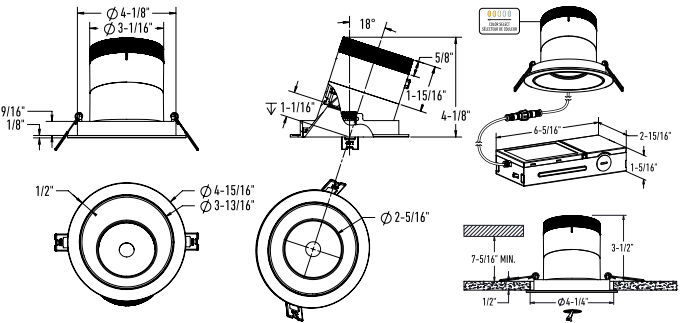

LINE DRAWING

RC04-XX-RGXX-TXX

RC04-XX-RGXX-TL

RC04-XX-SLXX-TXX

RC04-XX-SLXX-TL

LIGHT DISTRIBUTION

*Lumen output measured at 3000k

WHAT'S IN THE BOX