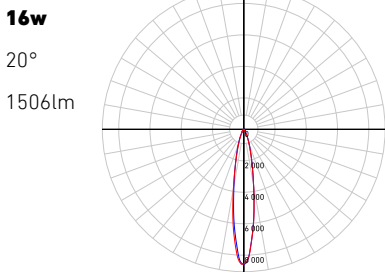

PROJECT

TYPE

DATE

QTY

NOTES

QUICK SPECS

Size	4"
Watts (W)	16/20/24
Delivered lumens*	Up to 2200
CRI	90
Voltage (v)	120/277/347
Beam angle (deg)	20/35/60
Cut hole size (in)	4-1/4"
Lifespan (hrs)	50000
FT rating	FT6
Binning	3 SDCM
LED model	COB
Color temperature	2700K,3000K,3500K,4000K,5000K

LINE DRAWING

RC04-XX-RGXX-TXX

RC04-XX-RGXX-TL

RC04-XX-SLXX-TXX

RC04-XX-SLXX-TL

LIGHT DISTRIBUTION

*Lumen output measured at 3000k

WHAT'S IN THE BOX