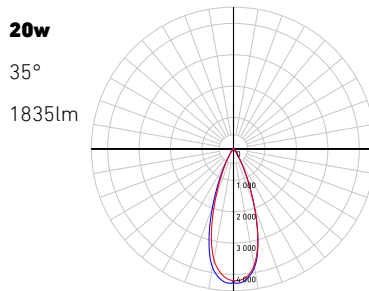

PROJECT

TYPE

DATE

QTY

NOTES

QUICK SPECS

Size	4"
Watts (W)	16/20/24
Delivered lumens*	Up to 2200
CRI	90
Voltage (v)	120/277/347
Beam angle (deg)	20/35/60
Cut hole size (in)	4-1/4"
Lifespan (hrs)	50000
FT rating	FT6
Binning	3 SDCM
LED model	COB
Color temperature	2700K,3000K,3500K,4000K,5000K

LINE DRAWING

RC04-XX-RGXX-TXX

RC04-XX-RGXX-TL

RC04-XX-SLXX-TXX

RC04-XX-SLXX-TL

LIGHT DISTRIBUTION

*Lumen output measured at 3000k

WHAT'S IN THE BOX