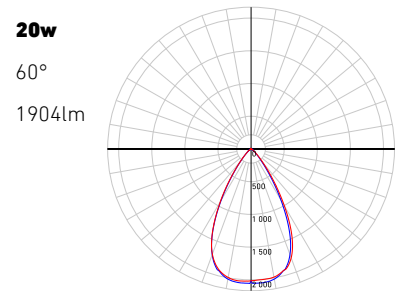

PROJECT

TYPE

DATE

QTY

NOTES

QUICK SPECS

Size	4"
Watts (W)	16/20/24
Delivered lumens*	Up to 2200
CRI	90
Voltage (v)	120/277/347
Beam angle (deg)	20/35/60
Cut hole size (in)	4-1/4"
Lifespan (hrs)	50000
FT rating	FT6
Binning	3 SDCM
LED model	COB
Color temperature	2700K,3000K,3500K,4000K,5000K

LINE DRAWING

RC04-XX-RGXX-TXX

RC04-XX-RGXX-TL

RC04-XX-SLXX-TXX

RC04-XX-SLXX-TL

LIGHT DISTRIBUTION

*Lumen output measured at 3000k

WHAT'S IN THE BOX