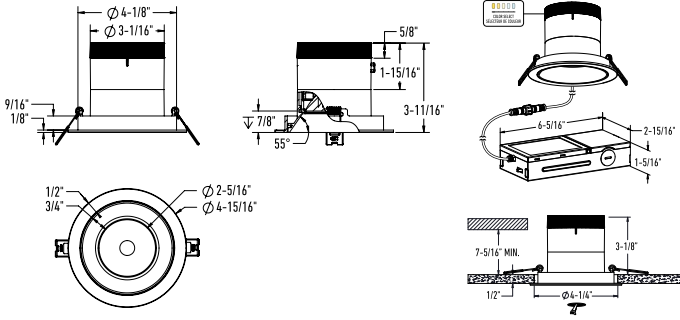

PROJECT

TYPE

DATE

QTY

NOTES

QUICK SPECS

Size	4"
Watts (W)	16/20/24
Delivered lumens*	Up to 2200
CRI	90
Voltage (v)	120/277/347
Beam angle (deg)	20/35/60
Cut hole size (in)	4-1/4"
Lifespan (hrs)	50000
FT rating	FT6
Binning	3 SDCM
LED model	COB
Color temperature	2700K,3000K,3500K,4000K,5000K

LINE DRAWING

RC04-XX-RGXX-TXX

RC04-XX-RGXX-TL

RC04-XX-SLXX-TXX

RC04-XX-SLXX-TL

LIGHT DISTRIBUTION

*Lumen output measured at 3000k

WHAT'S IN THE BOX