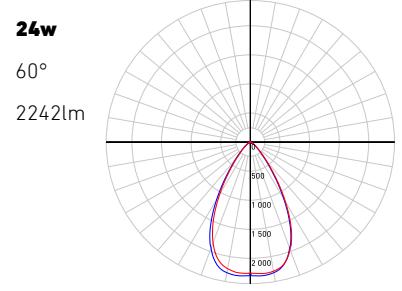

PROJECT

TYPE

DATE

QTY

NOTES

QUICK SPECS

Size	4"
Watts (W)	16/20/24
Delivered lumens*	Up to 2200
CRI	90
Voltage (v)	120/277/347
Beam angle (deg)	20/35/60
Cut hole size (in)	4-1/4"
Lifespan (hrs)	50000
FT rating	FT6
Binning	3 SDCM
LED model	COB
Color temperature	2700K,3000K,3500K,4000K,5000K

LINE DRAWING

RC04-XX-RGXX-TXX

RC04-XX-RGXX-TL

RC04-XX-SLXX-TXX

RC04-XX-SLXX-TL

LIGHT DISTRIBUTION

*Lumen output measured at 3000k

WHAT'S IN THE BOX