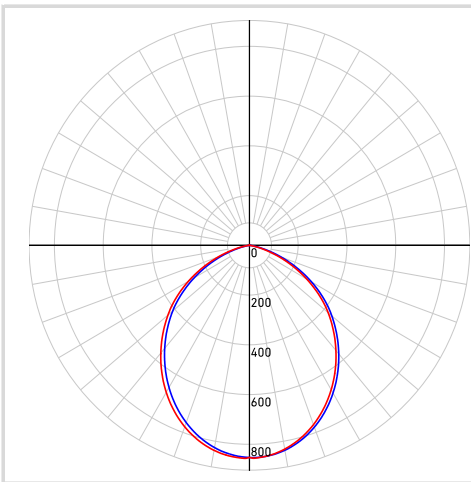

**NAME** Shield

7" Multi-voltage DarkSky Wall Sconce

This 7" DarkSky compliant wall fixture offer focused, energy-efficient illumination while minimizing light pollution, making them ideal for environmentally conscious outdoor spaces.

## LIGHT DISTRIBUTION

\*Lumen output measured at 3000k

## QUICK SPECS

<b>Size</b>	7"
<b>Watts (W)</b>	24
<b>Delivered lumens*</b>	2000
<b>CRI</b>	90
<b>Voltage (v)</b>	120/277
<b>Beam angle (deg)</b>	100
<b>Mounting</b>	Screwed in
<b>Lifespan (hrs)</b>	50 000
<b>Binning</b>	5 SDCM
<b>LED model</b>	SMD 2835
<b>Light direction</b>	Down
<b>Color temperature</b>	2200,2700,3000,3500,4000K