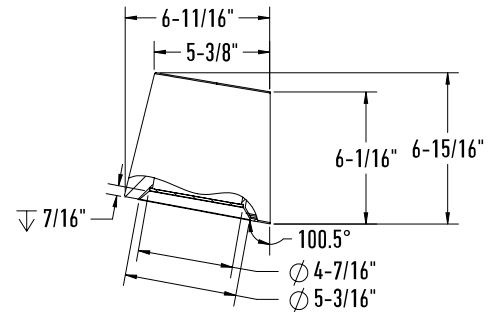

DALS LIGHTING

Canada
80, de la Seigneurie Blvd., E.
Blainville, Quebec J7C 4N1

U.S.A.
4383, NW 124th Ave.,
Coral Springs, Florida 33065

877.430.1818
info@dals.com
dals.com

MODEL DSWC07-CC-V

NAME Shield

7" Multi-voltage DarkSky Wall Sconce

This 7" DarkSky compliant wall fixture offer focused, energy-efficient illumination while minimizing light pollution, making them ideal for environmentally conscious outdoor spaces.

PROJECT _____ **TYPE** _____

DATE _____ **QTY** _____

NOTES