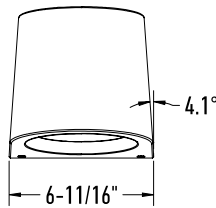

DALS LIGHTING

Canada
80, de la Seigneurie Blvd., E.
Blainville, Quebec J7C 4N1

U.S.A.
4383, NW 124th Ave.,
Coral Springs, Florida 33065

877.430.1818
info@dals.com
dals.com

MODEL DSWC07-CC-V

NAME Shield

7" Multi-voltage DarkSky Wall Sconce

This 7" DarkSky compliant wall fixture offer focused, energy-efficient illumination while minimizing light pollution, making them ideal for environmentally conscious outdoor spaces.

PROJECT _____ **TYPE** _____

DATE _____ **QTY** _____

NOTES