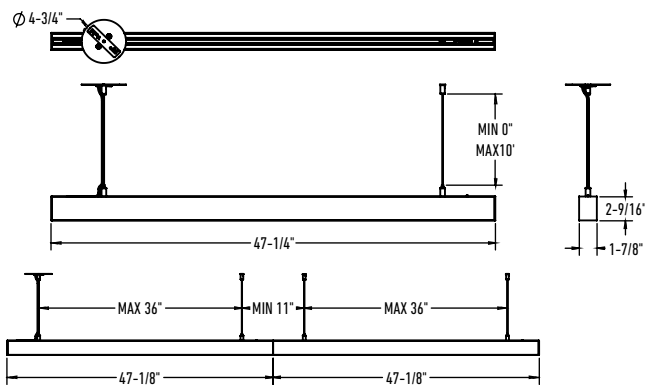

NEW

BOULEVARD

The Boulevard series, a linear modular light fixture perfect for general office, home, and shop illumination. Can be interconnected to produce striking visual effects.

T24
JA8
CERTIFIED

Model	Size	Watts	Delivered lumens	CRI	Color °T	Voltage options ⚡
LNP48-CC	48"	40 W	2805 lm	90	2700, 3000, 3500, 4000, 5000 K	120V TRIAC dimming
LNP48-CC	48"	40 W	2805 lm			or
LNF48-CC	48"	40 W	3000 lm			V: 120 / 277 / 347V 0-10V dimming (Check for availability)

LNPD48-CC

LNFM48-CC

LNPDSC48-CC

More from this family

LNR24-CC
pg. 50

LNR48-CC
pg. 50

Specifications

- Switch-selectable CCT
- Unique 20% up/ 80% down light output (LNPD48-CC, LNPDSC48-CC only)
- Multiple fixtures can be linked together
- LNFM48 can be mounted on 4" octagon junction box or directly on the ceiling
- Adjustable height up to 10 feet
- Aluminum housing which serves as a highly efficient heat sink
- Integrated dimmable driver
- Optional round plate included to conceal the junction box
- 5-year warranty