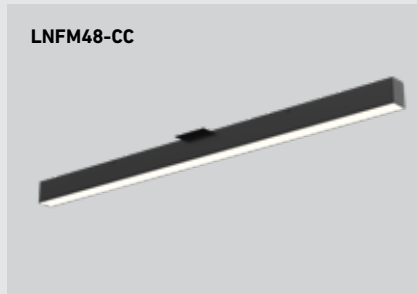

NEW

BOULEVARD

The Boulevard series, a linear modular light fixture perfect for general office, home, and shop illumination. Can be interconnected to produce striking visual effects.

T24
JA8
CERTIFIED

Model	Size	Watts	Delivered lumens	CRI	Color °T	Voltage options ⚡
LNP48-CC	48"	40 W	2805 lm	90	2700, 3000, 3500, 4000, 5000 K	120V TRIAC dimming
LNP48-CC	48"	40 W	2805 lm			or
LNF48-CC	48"	40 W	3000 lm			V: 120 / 277 / 347V 0-10V dimming (Check for availability)

LNPD48-CC

LNFM48-CC

LNPDSC48-CC

More from this family

LNR24-CC
pg. 50

LNR48-CC
pg. 50

Specifications

- Switch-selectable CCT
- Unique 20% up/ 80% down light output (LNPD48-CC, LNPDSC48-CC only)
- Multiple fixtures can be linked together
- LNFM48 can be mounted on 4" octagon junction box or directly on the ceiling
- Adjustable height up to 10 feet
- Aluminum housing which serves as a highly efficient heat sink
- Integrated dimmable driver
- Optional round plate included to conceal the junction box
- 5-year warranty

Finish

- **BK** Black
- **WH** White

Accessories

LNACC-L16FT

16-foot lens for Boulevard series pendants, flush mounts and recessed linears

Multi-voltage (V) ⚡

This product family offers multi-voltage drivers (120/277/347) that are dimmable using 0-10V dimming systems. Please note that longer lead times may apply for this option. Kindly reach out to your DALI representative for additional information and to confirm availability.