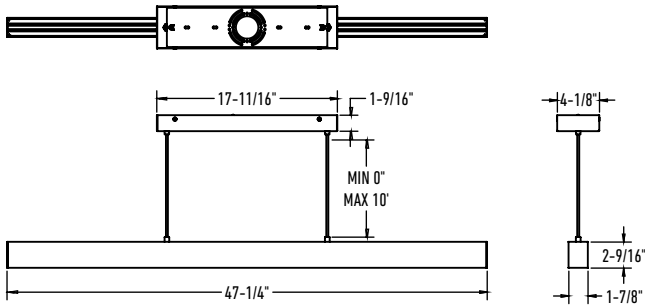

NEW

BOULEVARD

The Boulevard series, a linear modular light fixture perfect for general office, home, and shop illumination. Can be interconnected to produce striking visual effects.

T24
JA8
CERTIFIED

Model	Size	Watts	Delivered lumens	CRI	Color °T	Voltage options ⚡
LNP48-CC	48"	40 W	2805 lm	90	2700, 3000, 3500, 4000, 5000 K	120V TRIAC dimming
LNP48-CC	48"	40 W	2805 lm			or
LNF48-CC	48"	40 W	3000 lm			V: 120 / 277 / 347V 0-10V dimming (Check for availability)

LNPD48-CC

LNFM48-CC

LNPDSC48-CC

More from this family

LNR24-CC
pg. 50

LNR48-CC
pg. 50

Specifications

- Switch-selectable CCT
- Unique 20% up/ 80% down light output (LNPD48-CC, LNPDSC48-CC only)
- Multiple fixtures can be linked together
- LNFM48 can be mounted on 4" octagon junction box or directly on the ceiling
- Adjustable height up to 10 feet
- Aluminum housing which serves as a highly efficient heat sink
- Integrated dimmable driver
- Optional round plate included to conceal the junction box
- 5-year warranty