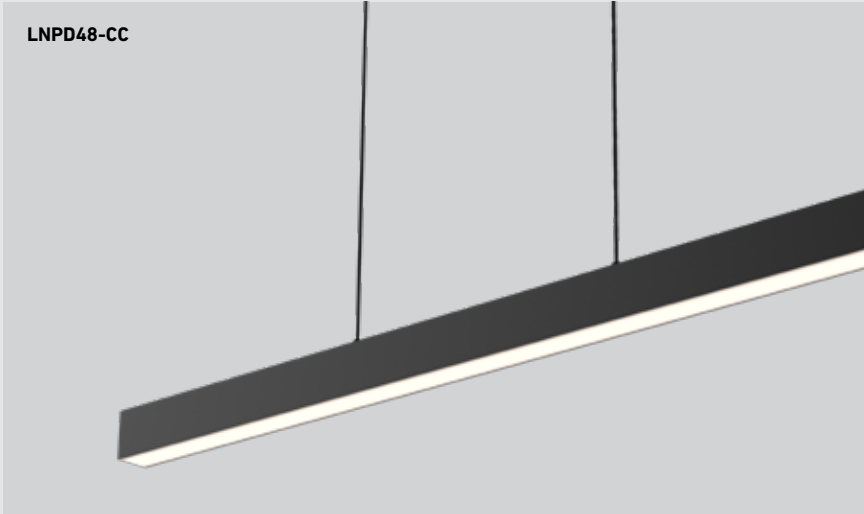

NEW

BOULEVARD

The Boulevard series, a linear modular light fixture perfect for general office, home, and shop illumination. Can be interconnected to produce striking visual effects.

T24
JA8
CERTIFIED

Model	Size	Watts	Delivered lumens	CRI	Color °T	Voltage options ⚡
LNP48-CC	48"	40 W	2805 lm	90	2700, 3000, 3500, 4000, 5000 K	120V TRIAC dimming
LNP48-CC	48"	40 W	2805 lm			or
LNF48-CC	48"	40 W	3000 lm			V: 120 / 277 / 347V 0-10V dimming (Check for availability)

LNPD48-CC

LNFM48-CC

LNPDSC48-CC

More from this family

LNR24-CC
pg. 50

LNR48-CC
pg. 50

Specifications

- Switch-selectable CCT
- Unique 20% up/ 80% down light output (LNPD48-CC, LNPDSC48-CC only)
- Multiple fixtures can be linked together
- LNFM48 can be mounted on 4" octagon junction box or directly on the ceiling
- Adjustable height up to 10 feet
- Aluminum housing which serves as a highly efficient heat sink
- Integrated dimmable driver
- Optional round plate included to conceal the junction box
- 5-year warranty