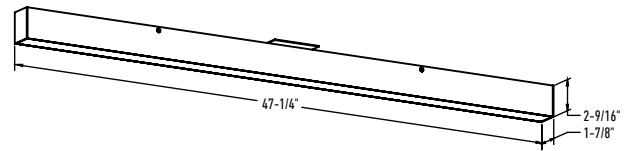

NEW

BOULEVARD

The Boulevard series, a linear modular light fixture perfect for general office, home, and shop illumination. Can be interconnected to produce striking visual effects.

T24
JA8
CERTIFIED

Model	Size	Watts	Delivered lumens	CRI	Color °T	Voltage options ⚡
LNP48-CC	48"	40 W	2805 lm	90	2700, 3000, 3500, 4000, 5000 K	120V TRIAC dimming
LNP48-CC	48"	40 W	2805 lm			or
LNF48-CC	48"	40 W	3000 lm			V: 120 / 277 / 347V 0-10V dimming (Check for availability)

LNPD48-CC

LNFM48-CC

LNPDSC48-CC

More from this family

LNR24-CC
pg. 50

LNR48-CC
pg. 50

Specifications

- Switch-selectable CCT
- Unique 20% up/ 80% down light output (LNPD48-CC, LNPDSC48-CC only)
- Multiple fixtures can be linked together
- LNFM48 can be mounted on 4" octagon junction box or directly on the ceiling
- Adjustable height up to 10 feet
- Aluminum housing which serves as a highly efficient heat sink
- Integrated dimmable driver
- Optional round plate included to conceal the junction box
- 5-year warranty