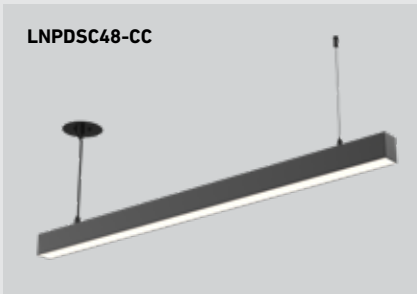

NEW

BOULEVARD

The Boulevard series, a linear modular light fixture perfect for general office, home, and shop illumination. Can be interconnected to produce striking visual effects.

T24
JA8
CERTIFIED

Model	Size	Watts	Delivered lumens	CRI	Color °T	Voltage options ⚡
LNP48-CC	48"	40 W	2805 lm	90	2700, 3000, 3500, 4000, 5000 K	120V TRIAC dimming
LNP48-CC	48"	40 W	2805 lm			or
LNF48-CC	48"	40 W	3000 lm			V: 120 / 277 / 347V 0-10V dimming (Check for availability)

LNPD48-CC

LNFM48-CC

LNPDSC48-CC

More from this family

LNR24-CC
pg. 50

LNR48-CC
pg. 50

Specifications

- Switch-selectable CCT
- Unique 20% up/ 80% down light output (LNPD48-CC, LNPDSC48-CC only)
- Multiple fixtures can be linked together
- LNFM48 can be mounted on 4" octagon junction box or directly on the ceiling
- Adjustable height up to 10 feet
- Aluminum housing which serves as a highly efficient heat sink
- Integrated dimmable driver
- Optional round plate included to conceal the junction box
- 5-year warranty

Finish

- **BK** Black
- **WH** White

Accessories

LNACC-L16FT

16-foot lens for Boulevard series pendants, flush mounts and recessed linears

Multi-voltage (V) ⚡

This product family offers multi-voltage drivers (120/277/347) that are dimmable using 0-10V dimming systems. Please note that longer lead times may apply for this option. Kindly reach out to your DALI representative for additional information and to confirm availability.