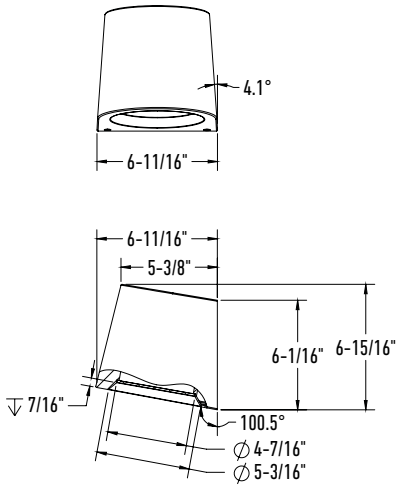

DSWC07-CC-V

Specifications

- Die-cast aluminum housing
- Switch-selectable CCT
- Integrated photocell for automatic lighting control
- Integrated dimmable driver
- Installs in a standard electrical junction box
- 5-year warranty

Finish

- **BK** Black

Note

Other color temperatures, finishes, and voltage options are available but may require minimum order quantities (MOQs) and longer lead times. Please contact your DALI representative for more information.