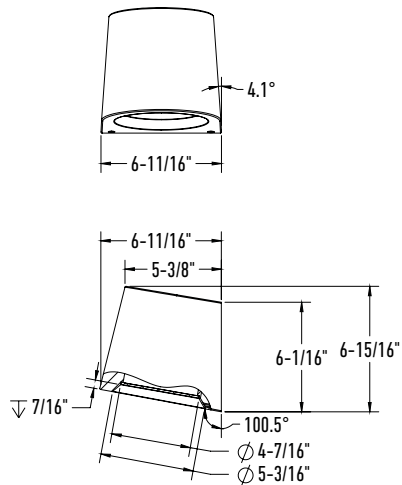

DSWC07-CC-V

Specifications

Die-cast aluminum housing
Switch-selectable CCT
Integrated photocell for automatic lighting control
Integrated dimmable driver
Installs in a standard electrical junction box
BUG rating: B1-U0-G0
5-year warranty

Finish

● **BK** Black

Note

Other color temperatures, finishes, and voltage options are available but may require minimum order quantities (MOQs) and longer lead times. Please contact your DALI representative for more information.