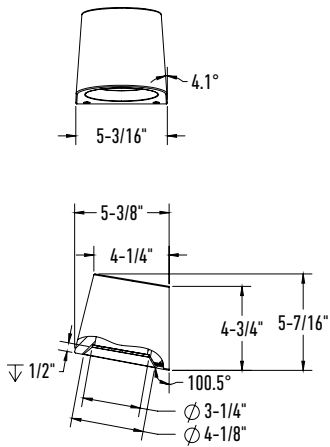

DSWC05-CC

DSWC07-CC-V

Specifications

Die-cast aluminum housing
Switch-selectable CCT
Integrated photocell for automatic lighting control
Integrated dimmable driver
Installs in a standard electrical junction box
BUG rating: B1-U0-G0
5-year warranty

Finish

● **BK** Black

Note

Other color temperatures, finishes, and voltage options are available but may require minimum order quantities (MOQs) and longer lead times. Please contact your DALI representative for more information.