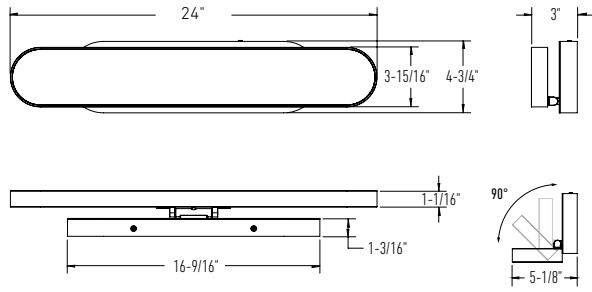

NEW

SHIFT

A sleek, high-quality LED profile luminaire with direct light output, crafted from durable aluminum extrusion. Its oblong linear head features an efficient 90° swiveling design for versatile lighting.

COLOR TEMPERATURE

DAMP

90° SWIVEL/DIRECTIONAL

VA032-CC

VA024-CC

Easy-Adjust Mounting

The fixture can be offset from the electrical box by up to 5-1/2 inches to the left or right, making it easy to align with existing elements such as a sink or mirror.

Model	Size	Watts	Delivered lumens	CRI	Color °T	Voltage
VA024-CC	24"	31 W	2470 lm	90	2700, 3000, 3500, 4000, 5000 K	120 V
VA032-CC	32"	34 W	2680 lm			

VA024-CC**VA032-CC****Specifications**

- Switch-selectable CCT
- 90 degree swivel
- Sliding mounting bracket for easy adjustability
- Integrated dimmable driver
- Canopy mount on 4" octagon junction box
- 5-year warranty