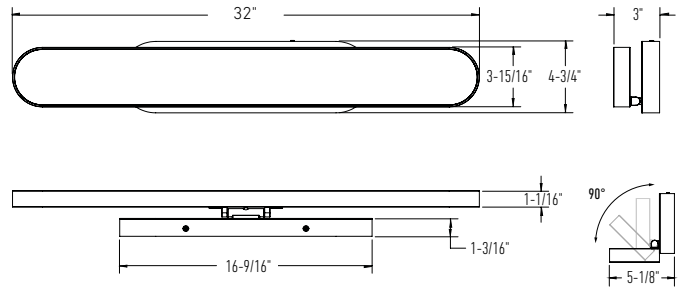

NEW

SHIFT

A sleek, high-quality LED profile luminaire with direct light output, crafted from durable aluminum extrusion. Its oblong linear head features an efficient 90° swiveling design for versatile lighting.

COLOR TEMPERATURE

DAMP

90° SWIVEL/DIRECTIONAL

VA032-CC

VA024-CC

Easy-Adjust Mounting

The fixture can be offset from the electrical box by up to 5-1/2 inches to the left or right, making it easy to align with existing elements such as a sink or mirror.

Model	Size	Watts	Delivered lumens	CRI	Color °T	Voltage
VA024-CC	24"	31 W	2470 lm	90	2700, 3000, 3500, 4000, 5000 K	120 V
VA032-CC	32"	34 W	2680 lm			

VA024-CC**VA032-CC****Specifications**

- Switch-selectable CCT
- 90 degree swivel
- Sliding mounting bracket for easy adjustability
- Integrated dimmable driver
- Canopy mount on 4" octagon junction box
- 5-year warranty