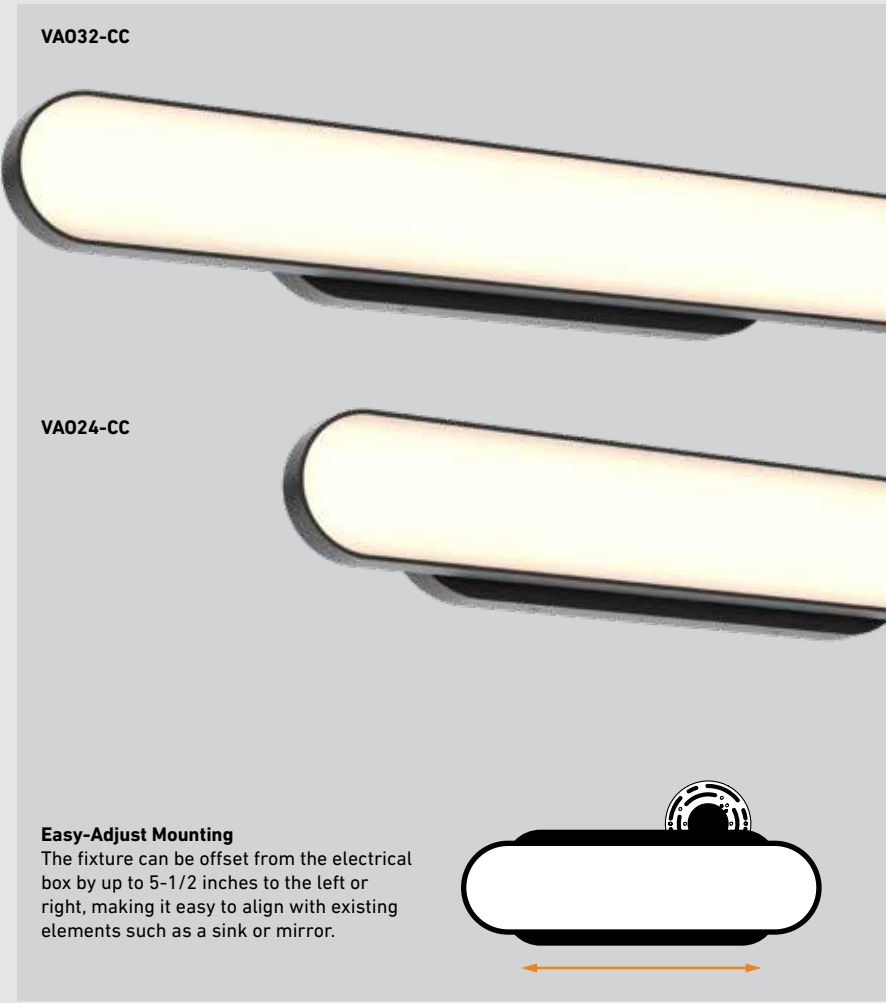

NEW

SHIFT

A sleek, high-quality LED profile luminaire with direct light output, crafted from durable aluminum extrusion. Its oblong linear head features an efficient 90° swiveling design for versatile lighting.

COLOR TEMPERATURE

DAMP

90° SWIVEL/DIRECTIONAL

VA032-CC

VA024-CC

Easy-Adjust Mounting

The fixture can be offset from the electrical box by up to 5-1/2 inches to the left or right, making it easy to align with existing elements such as a sink or mirror.

Model	Size	Watts	Delivered lumens	CRI	Color °T	Voltage
VA024-CC	24"	31 W	2470 lm	90	2700, 3000, 3500, 4000, 5000 K	120 V
VA032-CC	32"	34 W	2680 lm			

VA024-CC**VA032-CC****Specifications**

- Switch-selectable CCT
- 90 degree swivel
- Sliding mounting bracket for easy adjustability
- Integrated dimmable driver
- Canopy mount on 4" octagon junction box
- 5-year warranty