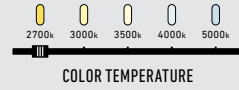

NEW

LEDGE

A sleek, high-quality LED vanity light with direct illumination, made from sturdy aluminum. Its streamlined linear design provides even, versatile lighting, perfect for modern spaces. Available in two sizes and multiple finishes.

VAL24-CC

VAL36-CC

Easy-Adjust Mounting

The fixture can be offset from the electrical box by up to 9 1/2 inches (VAL24-CC) or 15 1/2 inches (VAL36-CC) to the left or right, allowing for easy alignment with existing elements such as a sink or mirror.

Model	Size	Watts	Delivered lumens	CRI	Color °T	Voltage
VAL24-CC	24"	30 W	2200 lm	90	2700, 3000, 3500, 4000, 5000 K	120 V
VAL36-CC	36"	32 W	2330 lm			

VAL24-CC

VAL36-CC

Specifications

- Switch-selectable CCT
- Sliding mounting bracket for easy adjustability
- Integrated dimmable driver
- Canopy mount on 4" octagon junction box
- 5-year warranty