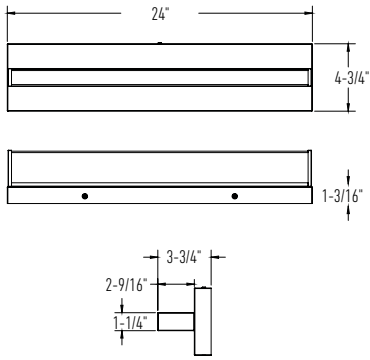

VAL24-CC

VAL36-CC

Specifications

- Switch-selectable CCT
- Sliding mounting bracket for easy adjustability
- Integrated dimmable driver
- Canopy mount on 4" octagon junction box
- 5-year warranty

Finish

- **BK** Black
- **CH** Chrome
- **SN** Satin Nickel

Note

Other color temperatures, finishes, and voltage options are available but may require minimum order quantities (MOQs) and longer lead times. Please contact your DALs representative for more information.