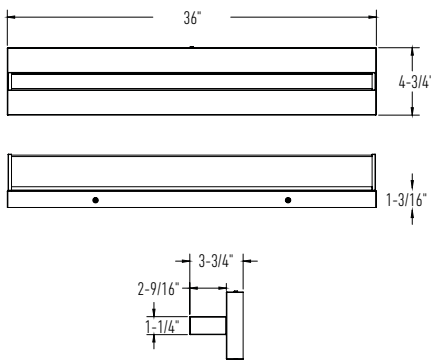

VAL36-CC

Specifications

- Switch-selectable CCT
- Sliding mounting bracket for easy adjustability
- Integrated dimmable driver
- Canopy mount on 4" octagon junction box
- 5-year warranty

Finish

- **BK** Black
- **CH** Chrome
- **SN** Satin Nickel

Note

Other color temperatures, finishes, and voltage options are available but may require minimum order quantities (MOQs) and longer lead times. Please contact your DALs representative for more information.