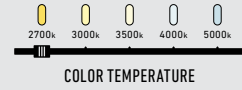

CUBIX

Imagine being able to manually control the amount of light spread coming out from both the top and bottom of your lighting fixture. This is now possible with our LED wall mount.

LEDWALL001D-CC

Model	Size	Watts	Delivered lumens	CRI	Color °T	Voltage
LEDWALL001D-CC	4"	7 W	540 lm	90	2700, 3000, 3500, 4000, 5000 K	120 V

Specifications

- Up and down lighting
- Easily adjustable lighting angle from 0° to 92°
- Integrated dimmable driver
- 5-year warranty

Finish

- **BK** Black
- **WH** White

Note

Other color temperatures, finishes, and voltage options are available but may require minimum order quantities (MOQs) and longer lead times. Please contact your DALs representative for more information.