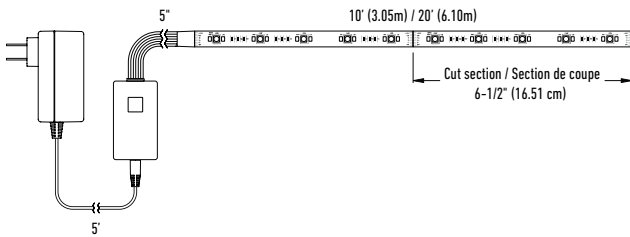

DCP-TAP10FT / DCP-TAP20FT