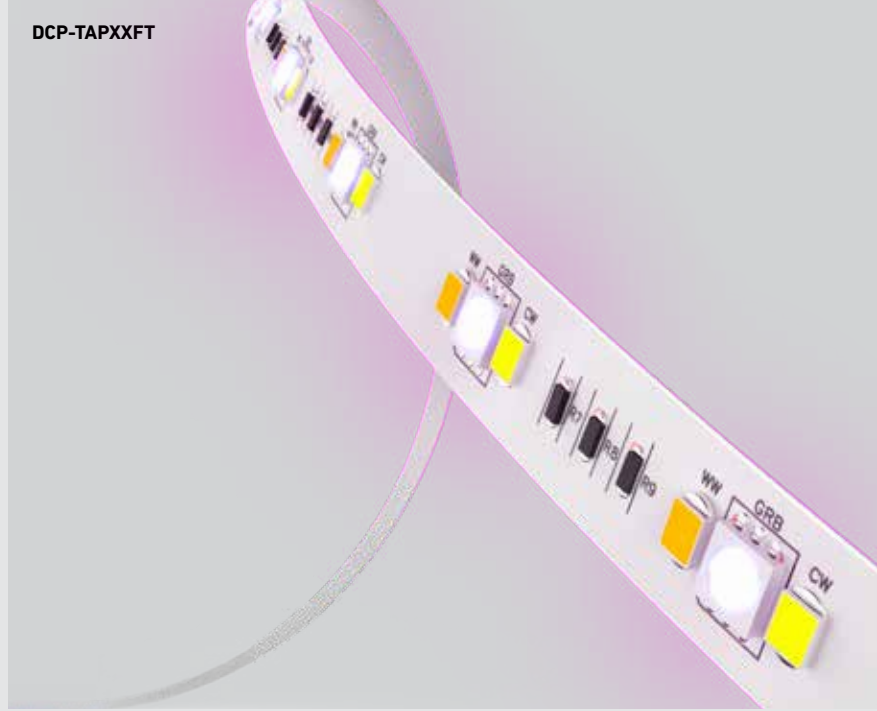

NEW

GLOW

The 10, 20, and 50-foot smart tape features a full RGB color range and tunable white light, enabling users to adjust from warm to cool tones—perfect for adding dynamic and personalized lighting to any space.

DCP-TAPXXFT

Model	Size	Watts	Delivered lumens	CRI	Color °T	Voltage
DCP-TAP10FT	10'	9 W	700 lm	80	RGB + 2700 K - 6500 K	24 VDC
DCP-TAP20FT	20'	16 W	1200 lm			
DCP-TAP50FT	50'	19 W /per 25'	1400 lm /per 25'			

DCP-TAP10FT / DCP-TAP20FT

DCP-TAP50FT

Specifications

Full color spectrum
 2700K - 6500K in pure whites
 Includes a wired controller with smart button for CCT selection, color customization and on/off control
 Dimmable through the Dals Connect app and the Clicc remote (DCP-RMCT)
 5-year warranty

Finish

WH White

Accessories

DCP-RMCT
 Smart remote

Note

Add the DALS Connect Pro Hub for even greater flexibility: voice control, remote access, expanded mesh network, ability to connect up to 128 devices per Hub.