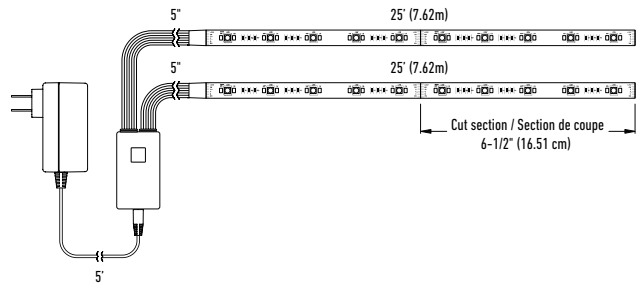

DCP-TAP50FT

Specifications

Full color spectrum
2700K - 6500K in pure whites
Includes a wired controller with smart button for CCT selection, color customization and on/off control
Dimmable through the Dals Connect app and the Clicc remote (DCP-RMCT)
5-year warranty

Finish

☐ **WH** White

Accessories

DCP-RMCT
Smart remote

Note

Add the DALS Connect Pro Hub for even greater flexibility: voice control, remote access, expanded mesh network, ability to connect up to 128 devices per Hub.

Download the Dals Connect app

Create groups
Set schedules
Remote access*
Compatible with Google Assistant and Amazon Alexa*

* Hub needed