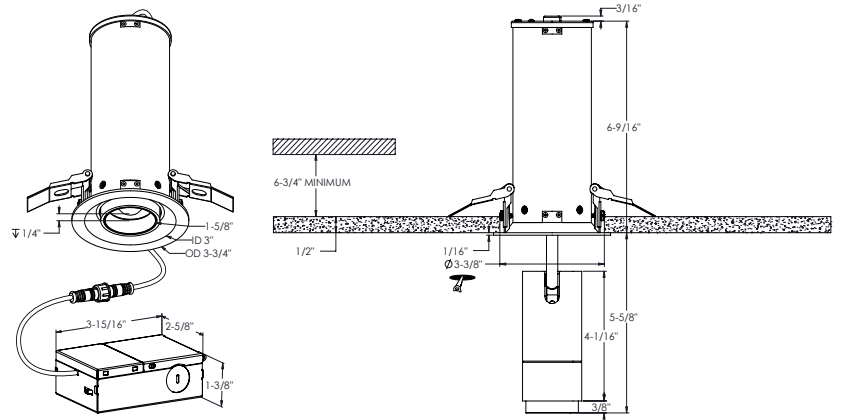

**MODEL** MFD03-MW-CC

**NAME** Aperture

3in Directional spot recessed, adjustable  
From residential use to art gallery and boutiques, our Multi Function Downlight will check all the boxes. You can choose between recessed light or spotlight, control the beam angle as well as tilt the head while used as a spotlight.

**PROJECT**

**TYPE**

**DATE**

**QTY**

**NOTES**

**LIGHT DISTRIBUTION**

**QUICK SPECS**

<b>Size</b>	3"
<b>Watts (W)</b>	8/10/12
<b>Delivered lumens*</b>	600/800/1000
<b>CRI</b>	90
<b>Voltage (v)</b>	120
<b>Beam angle (deg)</b>	30/60
<b>Cut hole size (in)</b>	3-3/8"
<b>Lifespan (hrs)</b>	50 000
<b>FT rating</b>	FT6
<b>Binning</b>	3 SDCM
<b>LED model</b>	COB
<b>Color temperature</b>	2700K/3000K/3500K/4000K/5000K