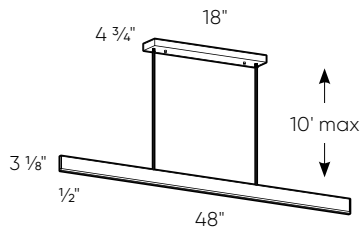

Model	Size	Watts	Delivered lumens	CRI	Color °T	Standard voltage	Multi-voltage ⚡
SPD48-CC	48"	27 W	1530 lm	90	2700, 3000, 3500, 4000, 5000 K	120V, Triac dimming	MV: 120 / 277 / 347V, 0-10V dimming
SPD72-CC	72"	54 W	2300 lm				

Specifications

Over 50,000 hours of service life
Adjustable cable length up to 10 feet
Switch-selectable CCT: 2700 K/3000 K/
3500 K/4000 K/5000 K
Frosted lens
Aluminum die-cast housing which serves as
a highly efficient heat sink
Superior color consistency
Integrated dimmable driver
Suitable for dry locations
Refer to website for dimmer compatibility
5-year warranty

Finish

- **BK** Black
- **WH** White

Note

Other color temperatures, finishes, and voltage options are available but may require minimum order quantities (MOQs) and longer lead times. Please contact your DALI representative for more information.

SPD48-CC