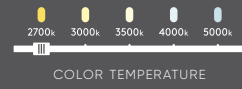

Beam

This sleek design truly utilizes the best features of LED technology. We are now able to create a unique form factor that will project the perfect amount of light.

Model	Size	Watts	Delivered lumens	CRI	Color °T	Standard voltage	Multi-voltage ⚡
SPD48-CC	48"	27 W	1530 lm	90	2700, 3000, 3500, 4000, 5000 K	120V, Triac dimming	MV: 120 / 277 / 347V, 0-10V dimming
SPD72-CC	72"	54 W	2300 lm				

Specifications

Over 50,000 hours of service life
Adjustable cable length up to 10 feet
Switch-selectable CCT: 2700 K/3000 K/
3500 K/4000 K/5000 K
Frosted lens
Aluminum die-cast housing which serves as
a highly efficient heat sink
Superior color consistency
Integrated dimmable driver
Suitable for dry locations
Refer to website for dimmer compatibility
5-year warranty