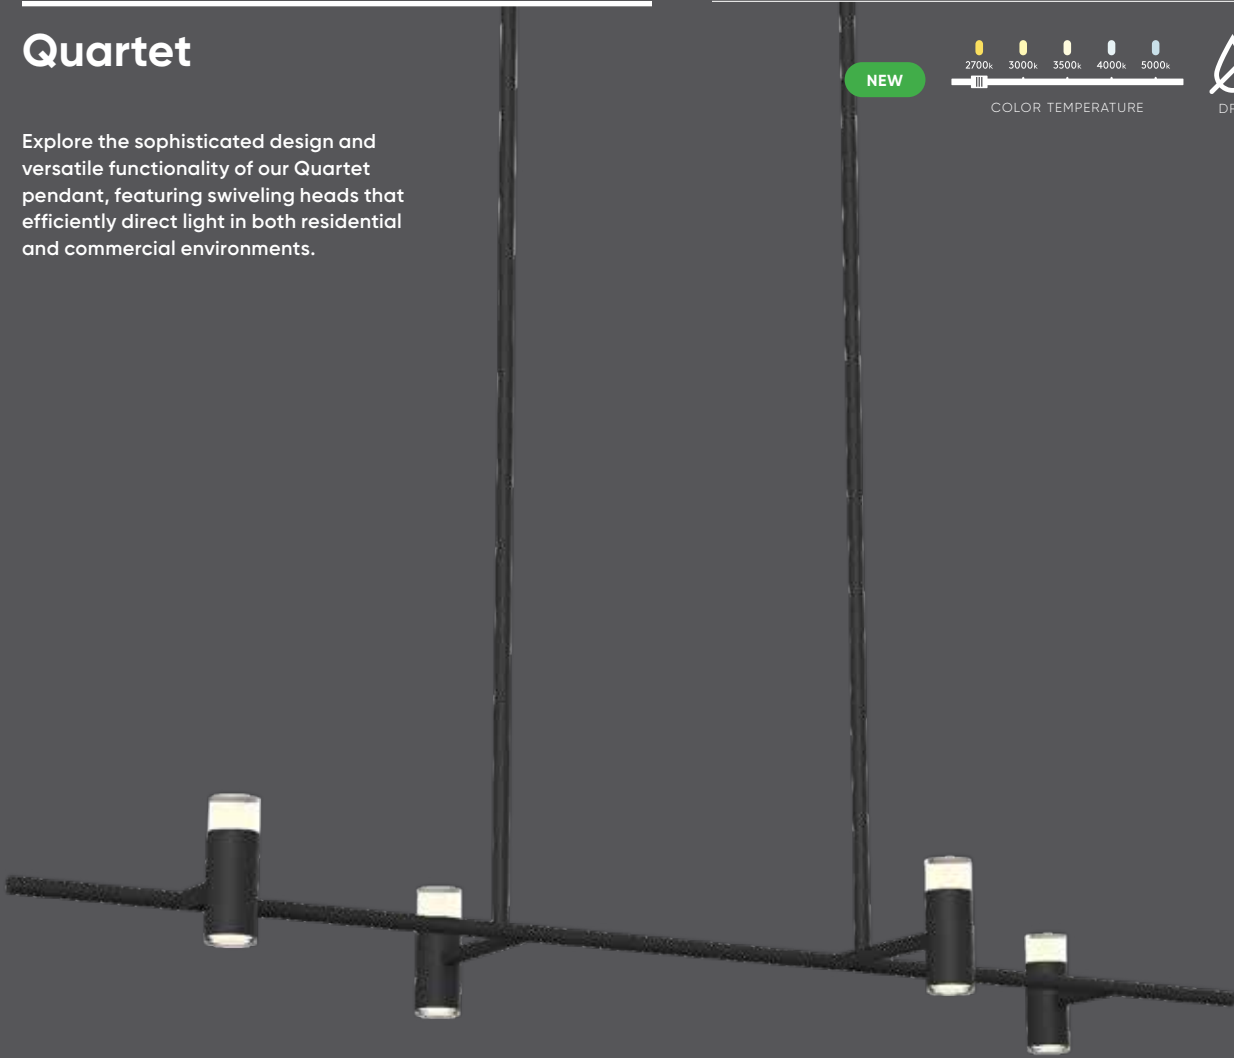

# Quartet

Explore the sophisticated design and versatile functionality of our Quartet pendant, featuring swiveling heads that efficiently direct light in both residential and commercial environments.

NEW

Model	Size	Watts	Delivered lumens	CRI	Color °T	Voltage
CAPD72-CC	72"	22 W	1450 lm	80	2700, 3000, 3500, 4000, 5000 K	120 V

### Specifications

Over 50,000 hours of service life  
 Adjustable height up to 10 feet  
 Includes 4 swiveling heads  
 Switch-selectable CCT: 2700 K/3000 K/  
 3500 K/4000 K/5000 K  
 Integrated dimmable driver  
 Suitable for dry locations  
 Canopy mount on 4" octagon  
 junction box  
 Refer to website for dimmer compatibility  
 5-year warranty