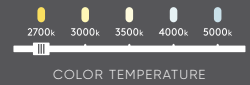

Model	Size	Watts	Delivered lumens	CRI	Color °T	Voltage
CAPD72-CC	72"	22 W	1450 lm	80	2700, 3000, 3500, 4000, 5000 K	120 V

### Specifications

Over 50,000 hours of service life  
 Adjustable height up to 10 feet  
 Includes 4 swiveling heads  
 Switch-selectable CCT: 2700 K/3000 K/  
 3500 K/4000 K/5000 K  
 Integrated dimmable driver  
 Suitable for dry locations  
 Canopy mount on 4" octagon  
 junction box  
 Refer to website for dimmer compatibility  
 5-year warranty