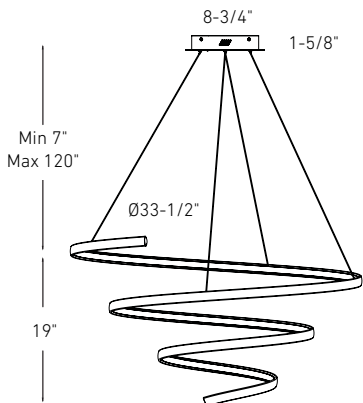

Model	Size	Watts	Delivered lumens	CRI	Color °T	Voltage
SPR20-CC	20"	30 W	1060 lm	80	2700, 3000, 3500,	120 V
SPR34-CC	34"	60 W	2370 lm		4000, 5000 K	

SPR20-CC

SPR34-CC

Specifications

- Adjustable height up to 10 feet
- Switch-selectable CCT
- Frosted lens
- Integrated dimmable driver
- Canopy mount on 4" octagonal junction box
- 5-year warranty