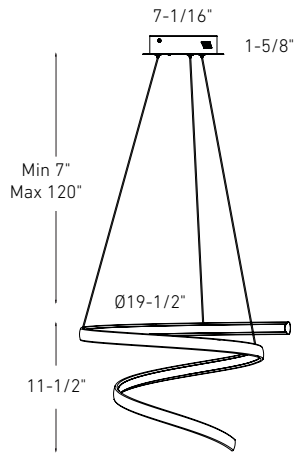

Model	Size	Watts	Delivered lumens	CRI	Color °T	Voltage
SPR20-CC	20"	30 W	1060 lm	80	2700, 3000, 3500,	120 V
SPR34-CC	34"	60 W	2370 lm		4000, 5000 K	

SPR20-CC

SPR34-CC

Specifications

- Adjustable height up to 10 feet
- Switch-selectable CCT
- Frosted lens
- Integrated dimmable driver
- Canopy mount on 4" octagonal junction box
- 5-year warranty