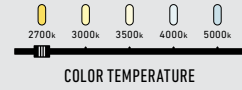

NEW

NAPA

The versatile Napa fixture features a timeless dome-shaped design and the flexibility to be mounted as either a pendant or a sleek ceiling flush mount. Its unique internal dome lens hides the light source, delivering a soft, gradient glow without glare.

DAMP

LOW-GLARE

**T24
JA8**
CERTIFIED

NAPF20-CC

Quick-Connect

Pendant with Quick-Connect stems for effortless installation. No wires—just screw in the desired length directly to the canopy.

| Model | Size | Watts | Delivered lumens | CRI | Color °T | Voltage |
|-----------|------|-------|------------------|-----|-----------------------------------|---------|
| NAPF20-CC | 20" | 40 W | 1825 lm | 80 | 2700, 3000, 3500, 4000, 5000 K | 120 V |

NAPF20-CC

Specifications

- Can be mounted as either a pendant or a ceiling flush mount
- Unique internal dome lens hides the light source, delivering a soft, gradient glow.
- Adjustable height up to 6'-8" with quick connect stems
- Switch-selectable CCT
- Integrated dimmable driver
- Canopy mount on 4" octagon junction box
- 5-year warranty