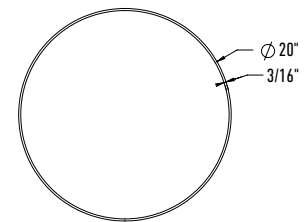

NEW

NAPA

The versatile Napa fixture features a timeless dome-shaped design and the flexibility to be mounted as either a pendant or a sleek ceiling flush mount. Its unique internal dome lens hides the light source, delivering a soft, gradient glow without glare.

DAMP

LOW-GLARE

**T24
JA8**
CERTIFIED

NAPF20-CC

Quick-Connect

Pendant with Quick-Connect stems for effortless installation. No wires—just screw in the desired length directly to the canopy.

| Model | Size | Watts | Delivered lumens | CRI | Color °T | Voltage |
|-----------|------|-------|------------------|-----|-----------------------------------|---------|
| NAPF20-CC | 20" | 40 W | 1825 lm | 80 | 2700, 3000, 3500, 4000, 5000 K | 120 V |

NAPF20-CC

Specifications

- Can be mounted as either a pendant or a ceiling flush mount
- Unique internal dome lens hides the light source, delivering a soft, gradient glow.
- Adjustable height up to 6'-8" with quick connect stems
- Switch-selectable CCT
- Integrated dimmable driver
- Canopy mount on 4" octagon junction box
- 5-year warranty