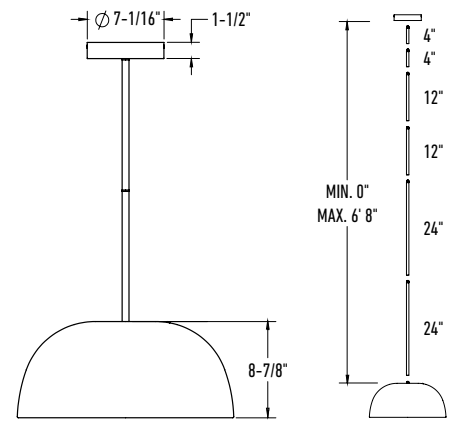

DAMP

LOW-GLARE

**T24
JA8**
CERTIFIED

NAPF20-CC

Quick-Connect

Pendant with Quick-Connect stems for effortless installation. No wires—just screw in the desired length directly to the canopy.

| Model | Size | Watts | Delivered lumens | CRI | Color °T | Voltage |
|-----------|------|-------|------------------|-----|-----------------------------------|---------|
| NAPF20-CC | 20" | 40 W | 1825 lm | 80 | 2700, 3000, 3500, 4000, 5000 K | 120 V |

NAPF20-CC

Specifications

- Can be mounted as either a pendant or a ceiling flush mount
- Unique internal dome lens hides the light source, delivering a soft, gradient glow.
- Adjustable height up to 6'-8" with quick connect stems
- Switch-selectable CCT
- Integrated dimmable driver
- Canopy mount on 4" octagon junction box
- 5-year warranty