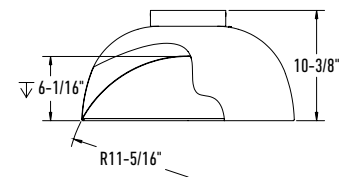

DAMP

LOW-GLARE

**T24
JA8**
CERTIFIED

NAPF20-CC

Quick-Connect

Pendant with Quick-Connect stems for effortless installation. No wires—just screw in the desired length directly to the canopy.

| Model | Size | Watts | Delivered lumens | CRI | Color °T | Voltage |
|-----------|------|-------|------------------|-----|-----------------------------------|---------|
| NAPF20-CC | 20" | 40 W | 1825 lm | 80 | 2700, 3000, 3500, 4000, 5000 K | 120 V |

NAPF20-CC

Specifications

- Can be mounted as either a pendant or a ceiling flush mount
- Unique internal dome lens hides the light source, delivering a soft, gradient glow.
- Adjustable height up to 6'-8" with quick connect stems
- Switch-selectable CCT
- Integrated dimmable driver
- Canopy mount on 4" octagon junction box
- 5-year warranty