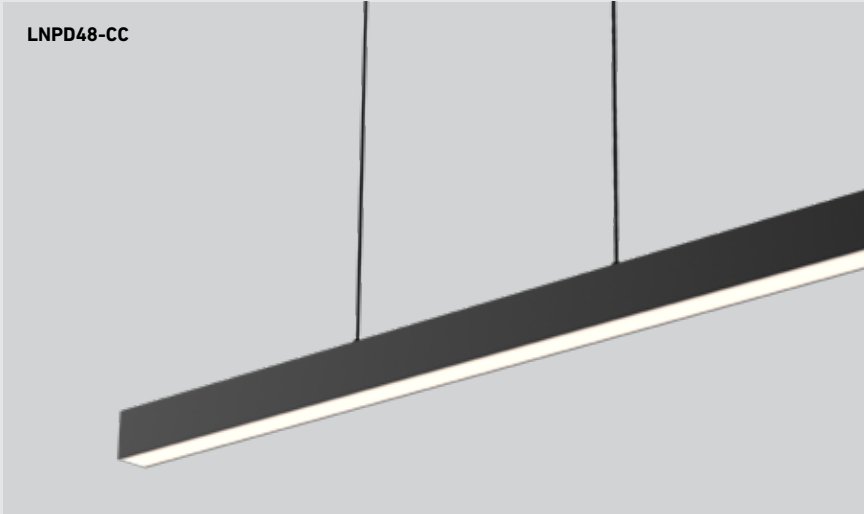

NEW

BOULEVARD

The Boulevard series, a linear modular light fixture perfect for general office, home, and shop illumination. Can be interconnected to produce striking visual effects.

T24
JA8
CERTIFIED

Model	Size	Watts	Delivered lumens	CRI	Color °T	Voltage options ⚡
LNP48-CC	48"	40 W	2805 lm	90	2700, 3000, 3500, 4000, 5000 K	120V TRIAC dimming
LNP48-CC	48"	40 W	2805 lm			or
LNF48-CC	48"	40 W	3000 lm			V: 120 / 277 / 347V 0-10V dimming (Check for availability)

LNPD48-CC

LNFM48-CC

LNPDSC48-CC

More from this family

LNR24-CC
pg. 50

LNR48-CC
pg. 50

Specifications

- Switch-selectable CCT
- Unique 20% up/ 80% down light output (LNPD48-CC, LNPDSC48-CC only)
- Multiple fixtures can be linked together
- LNFM48 can be mounted on 4" octagon junction box or directly on the ceiling
- Adjustable height up to 10 feet
- Aluminum housing which serves as a highly efficient heat sink
- Integrated dimmable driver
- Canopy mount on 4" octagonal junction box
- 5-year warranty