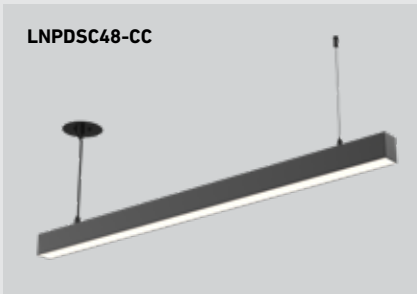

NEW

BOULEVARD

The Boulevard series, a linear modular light fixture perfect for general office, home, and shop illumination. Can be interconnected to produce striking visual effects.

T24
JA8
CERTIFIED

Model	Size	Watts	Delivered lumens	CRI	Color °T	Voltage options ⚡
LNP48-CC	48"	40 W	2805 lm	90	2700, 3000, 3500, 4000, 5000 K	120V TRIAC dimming
LNP48-CC	48"	40 W	2805 lm			or
LNF48-CC	48"	40 W	3000 lm			V: 120 / 277 / 347V 0-10V dimming (Check for availability)

LNPD48-CC

LNFM48-CC

LNPDSC48-CC

More from this family

LNR24-CC
pg. 50

LNR48-CC
pg. 50

Specifications

- Switch-selectable CCT
- Unique 20% up/ 80% down light output (LNPD48-CC, LNPDSC48-CC only)
- Multiple fixtures can be linked together
- LNFM48 can be mounted on 4" octagon junction box or directly on the ceiling
- Adjustable height up to 10 feet
- Aluminum housing which serves as a highly efficient heat sink
- Integrated dimmable driver
- Canopy mount on 4" octagonal junction box
- 5-year warranty

Finish

- **BK** Black
- **WH** White

Accessories

LNACC-L16FT

16-foot lens for Boulevard series pendants, flush mounts and recessed linears

Multi-voltage (V) ⚡

This product family offers multi-voltage drivers (120/277/347) that are dimmable using 0-10V dimming systems. Please note that longer lead times may apply for this option. Kindly reach out to your DALI representative for additional information and to confirm availability.