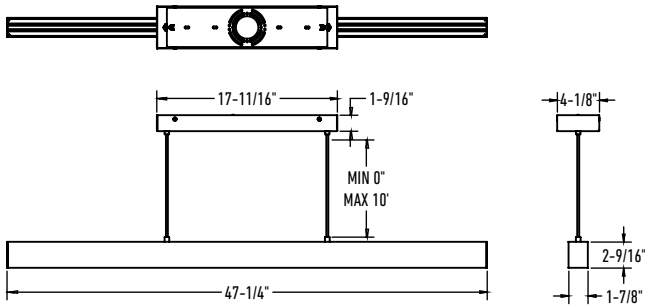

NEW

BOULEVARD

The Boulevard series, a linear modular light fixture perfect for general office, home, and shop illumination. Can be interconnected to produce striking visual effects.

T24
JA8
CERTIFIED

Model	Size	Watts	Delivered lumens	CRI	Color °T	Voltage options ⚡
LNP48-CC	48"	40 W	2805 lm	90	2700, 3000, 3500, 4000, 5000 K	120V TRIAC dimming
LNP48-CC	48"	40 W	2805 lm			or
LNF48-CC	48"	40 W	3000 lm			V: 120 / 277 / 347V 0-10V dimming (Check for availability)

LNPD48-CC

LNFM48-CC

LNPDSC48-CC

More from this family

LNR24-CC
pg. 50

LNR48-CC
pg. 50

Specifications

- Switch-selectable CCT
- Unique 20% up/ 80% down light output (LNPD48-CC, LNPDSC48-CC only)
- Multiple fixtures can be linked together
- LNFM48 can be mounted on 4" octagon junction box or directly on the ceiling
- Adjustable height up to 10 feet
- Aluminum housing which serves as a highly efficient heat sink
- Integrated dimmable driver
- Canopy mount on 4" octagonal junction box
- 5-year warranty