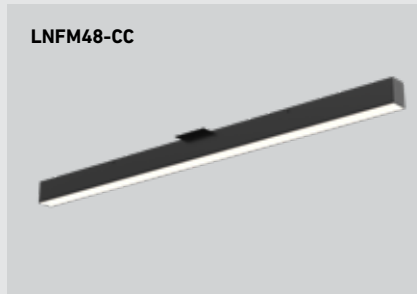

NEW

BOULEVARD

The Boulevard series, a linear modular light fixture perfect for general office, home, and shop illumination. Can be interconnected to produce striking visual effects.

T24
JA8
CERTIFIED

Model	Size	Watts	Delivered lumens	CRI	Color °T	Voltage options ⚡
LNP48-CC	48"	40 W	2805 lm	90	2700, 3000, 3500, 4000, 5000 K	120V TRIAC dimming
LNP48-CC	48"	40 W	2805 lm			or
LNF48-CC	48"	40 W	3000 lm			V: 120 / 277 / 347V 0-10V dimming (Check for availability)

LNPD48-CC

LNFM48-CC

LNPDSC48-CC

More from this family

LNR24-CC
pg. 50

LNR48-CC
pg. 50

Specifications

- Switch-selectable CCT
- Unique 20% up/ 80% down light output (LNPD48-CC, LNPDSC48-CC only)
- Multiple fixtures can be linked together
- LNFM48 can be mounted on 4" octagon junction box or directly on the ceiling
- Adjustable height up to 10 feet
- Aluminum housing which serves as a highly efficient heat sink
- Integrated dimmable driver
- Canopy mount on 4" octagonal junction box
- 5-year warranty

Finish

- **BK** Black
- **WH** White

Accessories

LNACC-L16FT

16-foot lens for Boulevard series pendants, flush mounts and recessed linears

Multi-voltage (V) ⚡

This product family offers multi-voltage drivers (120/277/347) that are dimmable using 0-10V dimming systems. Please note that longer lead times may apply for this option. Kindly reach out to your DALI representative for additional information and to confirm availability.