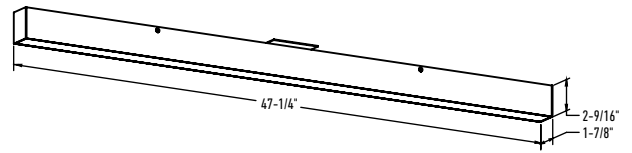

NEW

BOULEVARD

The Boulevard series, a linear modular light fixture perfect for general office, home, and shop illumination. Can be interconnected to produce striking visual effects.

T24
JA8
CERTIFIED

Model	Size	Watts	Delivered lumens	CRI	Color °T	Voltage options ⚡
LNP48-CC	48"	40 W	2805 lm	90	2700, 3000, 3500, 4000, 5000 K	120V TRIAC dimming
LNP48-CC	48"	40 W	2805 lm			or
LNF48-CC	48"	40 W	3000 lm			V: 120 / 277 / 347V 0-10V dimming (Check for availability)

LNPD48-CC

LNFM48-CC

LNPDSC48-CC

More from this family

LNR24-CC
pg. 50

LNR48-CC
pg. 50

Specifications

- Switch-selectable CCT
- Unique 20% up/ 80% down light output (LNPD48-CC, LNPDSC48-CC only)
- Multiple fixtures can be linked together
- LNFM48 can be mounted on 4" octagon junction box or directly on the ceiling
- Adjustable height up to 10 feet
- Aluminum housing which serves as a highly efficient heat sink
- Integrated dimmable driver
- Canopy mount on 4" octagonal junction box
- 5-year warranty