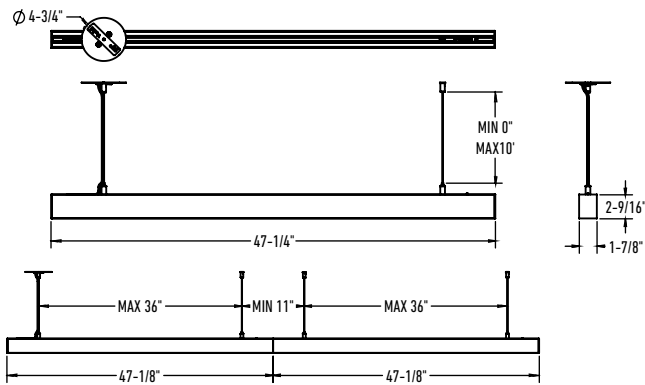

NEW

BOULEVARD

The Boulevard series, a linear modular light fixture perfect for general office, home, and shop illumination. Can be interconnected to produce striking visual effects.

T24
JA8
CERTIFIED

Model	Size	Watts	Delivered lumens	CRI	Color °T	Voltage options ⚡
LNP48-CC	48"	40 W	2805 lm	90	2700, 3000, 3500, 4000, 5000 K	120V TRIAC dimming
LNP48-CC	48"	40 W	2805 lm			or
LNF48-CC	48"	40 W	3000 lm			V: 120 / 277 / 347V 0-10V dimming (Check for availability)

LNPD48-CC

LNFM48-CC

LNPDSC48-CC

More from this family

LNR24-CC
pg. 50

LNR48-CC
pg. 50

Specifications

- Switch-selectable CCT
- Unique 20% up/ 80% down light output (LNPD48-CC, LNPDSC48-CC only)
- Multiple fixtures can be linked together
- LNFM48 can be mounted on 4" octagon junction box or directly on the ceiling
- Adjustable height up to 10 feet
- Aluminum housing which serves as a highly efficient heat sink
- Integrated dimmable driver
- Canopy mount on 4" octagonal junction box
- 5-year warranty