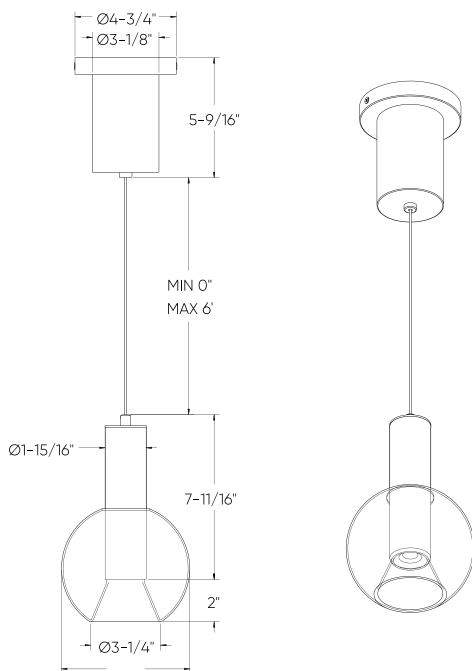

# IRIS

Add a touch of elegance to any room with our 9-inch Iris pendant, featuring a sleek glass dome and the innovative Gravity Glide feature for effortless height adjustment. Available in multiple finishes, it's perfect for creating a sophisticated ambiance at home or in any professional setting.

Model	Size	Watts	Delivered lumens	CRI	Color °T	Voltage
IRPD-CC	9"	12 W	760 lm	90	2700, 3000, 3500, 4000, 5000 K	120 V

### Specifications

Adjustable height up to 6 feet  
Gravity Glide height adjustment allows you to effortlessly adjust the height of a pendant lamp by simply pulling or pushing the cord.  
Switch-selectable CCT  
Integrated dimmable driver  
Canopy mount on 4" octagon junction box  
5-year warranty