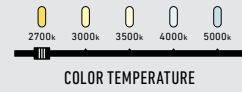

# IRIS

Add a touch of elegance to any room with our 9-inch Iris pendant, featuring a sleek glass dome and the innovative Gravity Glide feature for effortless height adjustment. Available in multiple finishes, it's perfect for creating a sophisticated ambiance at home or in any professional setting.

Model	Size	Watts	Delivered lumens	CRI	Color °T	Voltage
IRPD-CC	9"	12 W	760 lm	90	2700, 3000, 3500, 4000, 5000 K	120 V