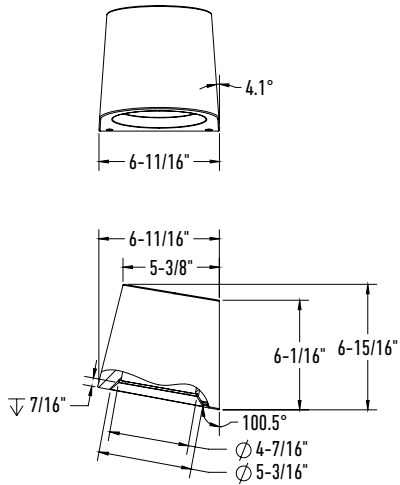

DSWC07-CC-V

Specifications

- Die-cast aluminum housing
- Switch-selectable CCT
- Integrated photocell for automatic lighting control
- Integrated dimmable driver
- Installs in a standard electrical junction box
- 5-year warranty

Finish

- **BK** Black

Note

Other color temperatures, finishes, and voltage options are available but may require minimum order quantities (MOQs) and longer lead times. Please contact your DALI representative for more information.