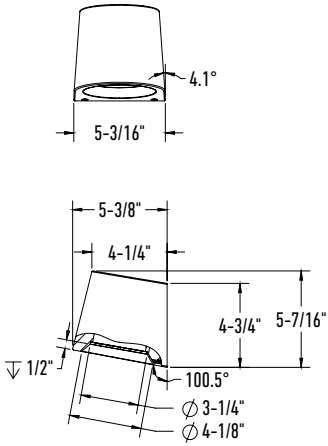

DSWC05-CC

DSWC07-CC-V

Specifications

- Die-cast aluminum housing
- Switch-selectable CCT
- Integrated photocell for automatic lighting control
- Integrated dimmable driver
- Installs in a standard electrical junction box
- 5-year warranty

Finish

- **BK** Black

Note

Other color temperatures, finishes, and voltage options are available but may require minimum order quantities (MOQs) and longer lead times. Please contact your DALI representative for more information.