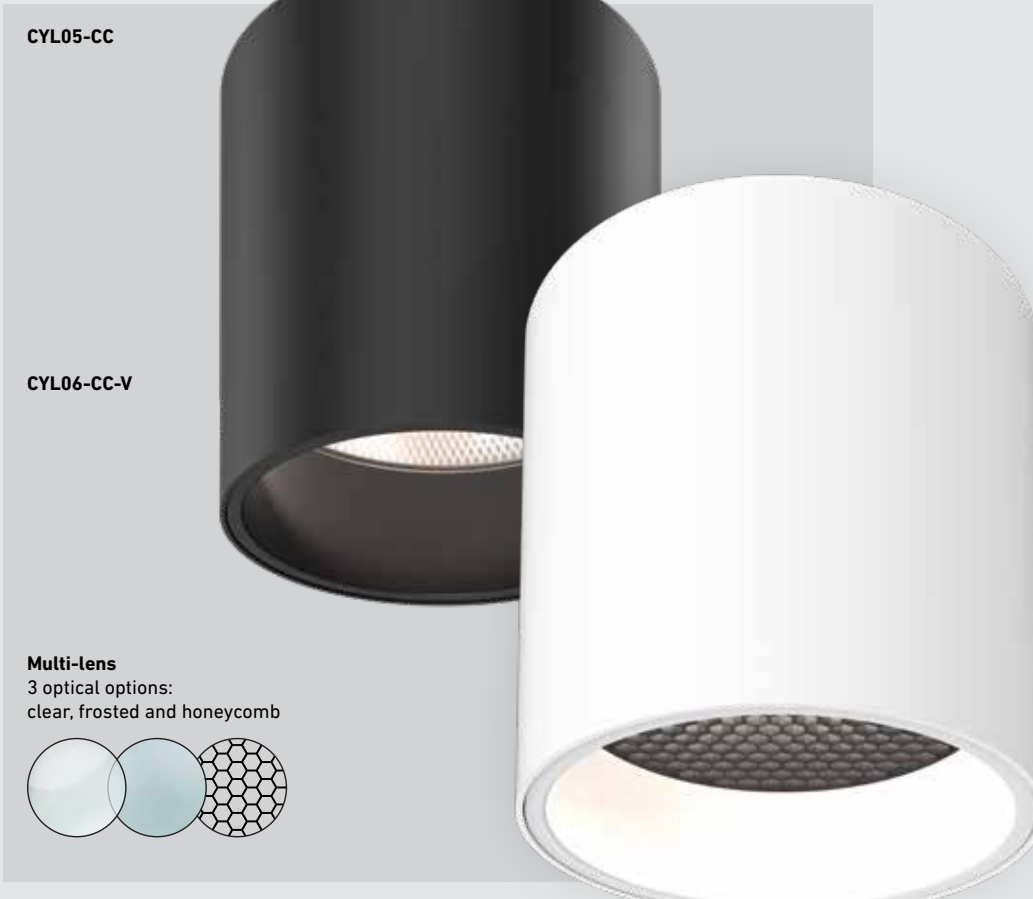

NEW

FOCUS

The Focus modern LED cylinder flush mounts are available in two sizes—5-inch and 6-inch—with the larger size featuring a multi-voltage driver for added versatility.

T24
JA8
CERTIFIED

Multi-lens
3 optical options:
clear, frosted and honeycomb

Model	Size	Watts	Delivered lumens	CRI	Color °T	Voltage
CYL05-CC	5"	20 W	1000 lm	90	2700, 3000, 3500, 4000, 5000 K	120 V
CYL06-CC-V	6"	26 W	1500 lm	90	2700, 3000, 3500, 4000, 5000 K	V: 120 / 277 / 347V 0-10V dimming

CYL05-CC

CYL06-CC-V

Specifications

Every fixture includes a junction box with an integrated driver
 3 optical options: clear, frosted and honeycomb
 35° beam angle for CYL05-CC
 45° beam angle for CYL06-CC-V
 Aluminum construction
 Switch-selectable CCT
 5-year warranty

Finish

- **BK** Black
- **WH** White

Accessories

CYL05-TRIM-XX
 Internal trim for 5" cylinder available in Alzak, Black, Gold, or White finishes

CYL06-TRIM-XX
 Internal trim for 6" cylinder available in Alzak, Black, Gold, or White finishes