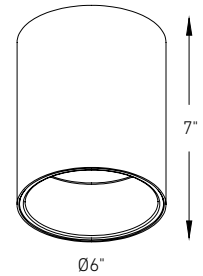

NEW

FOCUS

The Focus modern LED cylinder flush mounts are available in two sizes—5-inch and 6-inch—with the larger size featuring a multi-voltage driver for added versatility.

T24
JA8
CERTIFIED

Multi-lens
3 optical options:
clear, frosted and honeycomb

Model	Size	Watts	Delivered lumens	CRI	Color °T	Voltage
CYL05-CC	5"	20 W	1000 lm	90	2700, 3000, 3500, 4000, 5000 K	120 V
CYL06-CC-V	6"	26 W	1500 lm	90	2700, 3000, 3500, 4000, 5000 K	V: 120 / 277 / 347V 0-10V dimming

CYL05-CC

CYL06-CC-V

Specifications

Every fixture includes a junction box with an integrated driver
 3 optical options: clear, frosted and honeycomb
 35° beam angle for CYL05-CC
 45° beam angle for CYL06-CC-V
 Aluminum construction
 Switch-selectable CCT
 5-year warranty