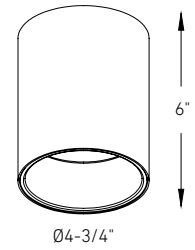

NEW

FOCUS

The Focus modern LED cylinder flush mounts are available in two sizes—5-inch and 6-inch—with the larger size featuring a multi-voltage driver for added versatility.

T24
JA8
CERTIFIED

Multi-lens
3 optical options:
clear, frosted and honeycomb

CYL05-CC

CYL06-CC-V

Specifications

Every fixture includes a junction box with an integrated driver
 3 optical options: clear, frosted and honeycomb
 35° beam angle for CYL05-CC
 45° beam angle for CYL06-CC-V
 Aluminum construction
 Switch-selectable CCT
 5-year warranty