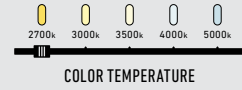

NEW

FOCUS

The Focus modern LED cylinder flush mounts are available in two sizes—5-inch and 6-inch—with the larger size featuring a multi-voltage driver for added versatility.

T24
JA8
CERTIFIED

Multi-lens
3 optical options:
clear, frosted and honeycomb

Model	Size	Watts	Delivered lumens	CRI	Color °T	Voltage
CYL05-CC	5"	20 W	1000 lm	90	2700, 3000, 3500, 4000, 5000 K	120 V
CYL06-CC-V	6"	26 W	1500 lm	90	2700, 3000, 3500, 4000, 5000 K	V: 120 / 277 / 347V 0-10V dimming

CYL05-CC

CYL06-CC-V

Specifications

Every fixture includes a junction box with an integrated driver
 3 optical options: clear, frosted and honeycomb
 35° beam angle for CYL05-CC
 45° beam angle for CYL06-CC-V
 Aluminum construction
 Switch-selectable CCT
 5-year warranty