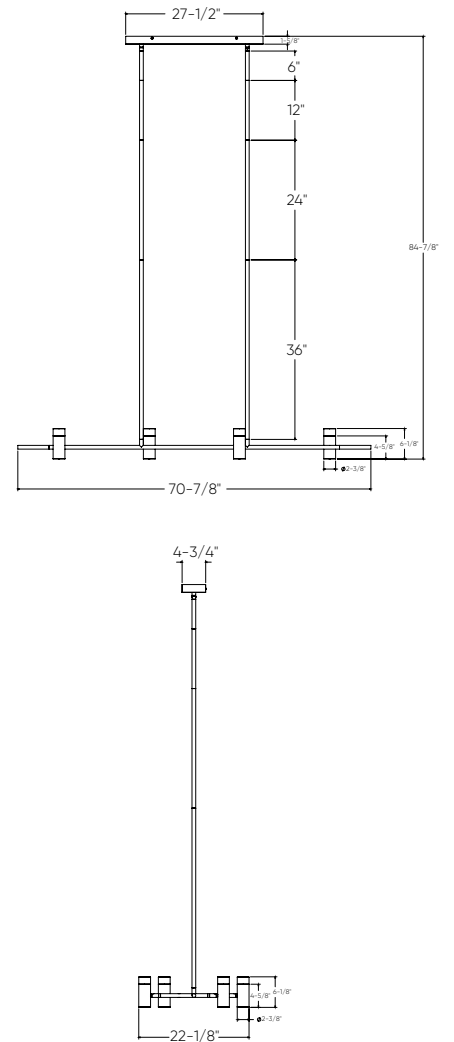

# QUARTET

Explore the sophisticated design and versatile functionality of our Quartet pendant, featuring swiveling heads that efficiently direct light in both residential and commercial environments.

Model	Size	Watts	Delivered lumens	CRI	Color °T	Voltage
CAPD72-CC	72"	30 W	2400 lm	80	2700, 3000, 3500, 4000, 5000 K	120 V

**CAPD72-CC**

**Specifications**

- Four 1/4-inch and four 1-1/2-inch interchangeable lenses included
- Adjustable height up to 6.5 (36", 24", 12" and 6" stems)
- Includes 4 swiveling heads
- Switch-selectable CCT
- Integrated dimmable driver
- Canopy mount on 4" octagon junction box
- 5-year warranty