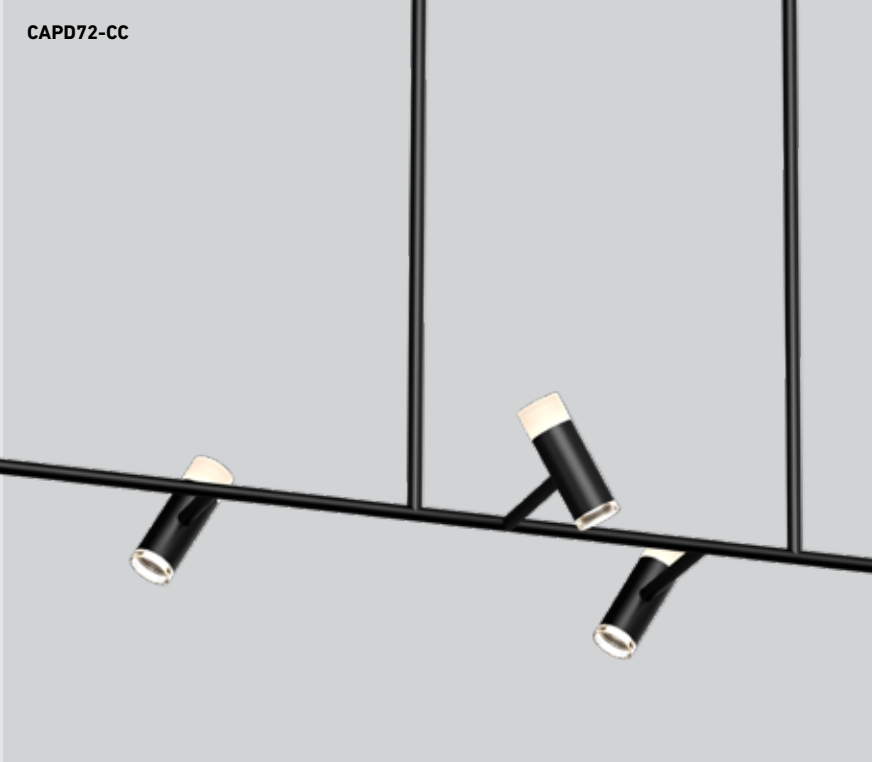

# QUARTET

Explore the sophisticated design and versatile functionality of our Quartet pendant, featuring swiveling heads that efficiently direct light in both residential and commercial environments.

Model	Size	Watts	Delivered lumens	CRI	Color °T	Voltage
CAPD72-CC	72"	30 W	2400 lm	80	2700, 3000, 3500, 4000, 5000 K	120 V

**CAPD72-CC**

**Specifications**

- Four 1/4-inch and four 1-1/2-inch interchangeable lenses included
- Adjustable height up to 6.5 (36", 24", 12" and 6" stems)
- Includes 4 swiveling heads
- Switch-selectable CCT
- Integrated dimmable driver
- Canopy mount on 4" octagon junction box
- 5-year warranty

**Finish**

- **BK** Black

**Accessories**

- CAPD-ACLLL**  
Kit of 4 long lenses (1/4-inch)
- CAPD-ACCLS**  
Kit of 4 short lenses (1-1/2-inch)

**Note**

Other color temperatures, finishes, and voltage options are available but may require minimum order quantities (MOQs) and longer lead times. Please contact your DALI representative for more information.