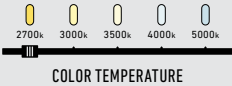

# QUARTET

Explore the sophisticated design and versatile functionality of our Quartet pendant, featuring swiveling heads that efficiently direct light in both residential and commercial environments.

Model	Size	Watts	Delivered lumens	CRI	Color °T	Voltage
CAPD72-CC	72"	30 W	2400 lm	80	2700, 3000, 3500, 4000, 5000 K	120 V

**CAPD72-CC**

**Specifications**

- Four 1/4-inch and four 1-1/2-inch interchangeable lenses included
- Adjustable height up to 6.5 (36", 24", 12" and 6" stems)
- Includes 4 swiveling heads
- Switch-selectable CCT
- Integrated dimmable driver
- Canopy mount on 4" octagon junction box
- 5-year warranty