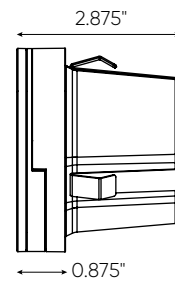

Specifications

Die-cast aluminum housing
Switch-selectable CCT
Integrated dimmable driver
Includes a junction box approved for concrete applications
5-year warranty

Finish

- **BK** Black
- **WH** White

Note

Other color temperatures, finishes, and voltage options are available but may require minimum order quantities (MOQs) and longer lead times. Please contact your DALSi representative for more information.