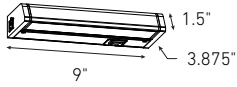

HLF09

HLF12

HLF18

HLF24

HLF30

Specifications

120 V direct connection or plug-in
Dimmable with regular low-voltage electronic dimmers
Interconnectable
Robust construction

Note

Other color temperatures, finishes, and voltage options are available but may require minimum order quantities (MOQs) and longer lead times. Please contact your DALI representative for more information.

Finish

☐ **WH** White

Accessories

9000-ACCE24
24" extension cord
9000-ACCE72
72" extension cord