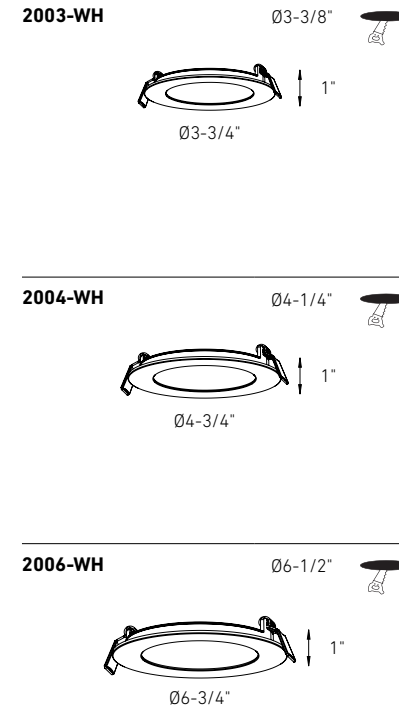

ACCESS

LED panel lights are more accessible than ever before. The sleek and minimal construction allows for the easiest of installations.

Model	Size	Watts	Delivered lumens	CRI	Color °T	Voltage
2003	3"	6 W	400 lm	80	3000 K	120 V
2004	4"	9 W	600 lm			
2006	6"	11 W	800 lm			

Specifications

- Every fixture includes a junction box with an integrated driver
- Can be daisy chained
- Superior LED performance and lifespan
- Frosted lens
- Edge lit technology
- Aluminum construction
- Very low profile
- 5-year warranty

Accessories

- REC-TRIM4-BK/GD/SN** (2004)
4" recessed panel trim in black, gold, or satin nickel
- REC-TRIM6-BK/GD/SN** (2006)
6" recessed panel trim in black, gold, or satin nickel
- 2000-EXT8FT**
8-foot extension cable
- 2000-EXT20FT**
20-foot extension cable
- RFP-23**
Rough-in plate for 2003
- RFP-46**
Rough-in plate for 2004, 2006
- RFP-UNI**
Universal rough-in plate for 2004, 2006