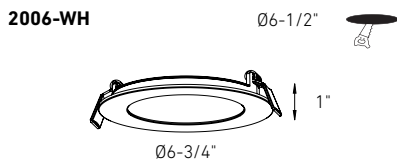

# ACCESS

LED panel lights are more accessible than ever before. The sleek and minimal construction allows for the easiest of installations.

**IC**  
RATED

Model	Size	Watts	Delivered lumens	CRI	Color °T	Voltage
2003	3"	6 W	400 lm	80	3000 K	120 V
2004	4"	9 W	600 lm			
2006	6"	11 W	800 lm			

### Specifications

- Every fixture includes a junction box with an integrated driver
- Can be daisy chained
- Superior LED performance and lifespan
- Frosted lens
- Edge lit technology
- Aluminum construction
- Very low profile
- 5-year warranty