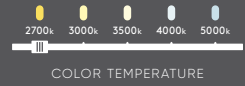

Alto

The Alto blends light functionality with an opportunity for artistic creation. Combine multiple fixtures to create infinite compositions or simply use alone, the choice is yours.

UPGRADE

ADA
COMPLIANT

Model	Size	Watts	Delivered lumens	CRI	Color °T	Voltage
SQS06-CC	6"	8.5 W	550 lm	90	2700, 3000, 3500,	120 V
SQS10-CC	10"	13 W	940 lm		4000, 5000 K	

Specifications

Cast aluminum construction
 Fully sealed light engine
 Over 50,000 hours of service life
 Black adhesive character set included
 Low profile design
 Switch-selectable CCT: 2700 K/3000 K/
 3500 K/4000 K/5000 K
 Superior color consistency
 Integrated dimmable driver
 ADA compliant
 Suitable for wet locations
 Refer to website for dimmer compatibility
 Ideal operating temperature:
 -20° to 40° C
 5-year warranty

Finish

- **BK** Black
- **WH** White

Accessories

SQS06-NUM-BK
 An adhesive set of 50 numbers and 27 characters for the SQS06 wall sconce

SQS10-NUM-BK
 An adhesive set of 50 numbers and 27 characters for the SQS10 wall sconce