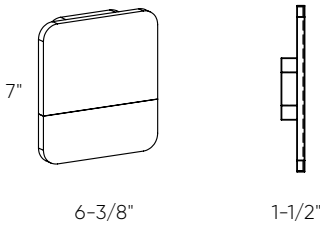

Model	Size	Watts	Delivered lumens	CRI	Color °T	Voltage
SQS06-CC	6"	8.5 W	550 lm	90	2700, 3000, 3500,	120 V
SQS10-CC	10"	13 W	940 lm		4000, 5000 K	

Specifications

Cast aluminum construction
Fully sealed light engine
Over 50,000 hours of service life
Black adhesive character set included
Low profile design
Switch-selectable CCT: 2700 K/3000 K/
3500 K/4000 K/5000 K
Superior color consistency
Integrated dimmable driver
ADA compliant
Suitable for wet locations
Refer to website for dimmer compatibility
Ideal operating temperature:
-20° to 40° C
5-year warranty

Finish

- **BK** Black
- **WH** White

Accessories

SQS06-NUM-BK
An adhesive set of 50 numbers and 27 characters for the SQS06 wall sconce

SQS10-NUM-BK
An adhesive set of 50 numbers and 27 characters for the SQS10 wall sconce

Note

Other color temperatures, finishes, and voltage options are available but may require minimum order quantities (MOQs) and longer lead times. Please contact your DALI representative for more information.

SQS06