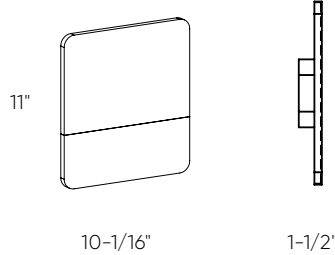

Model	Size	Watts	Delivered lumens	CRI	Color °T	Voltage
SQS06-CC	6"	8.5 W	550 lm	90	2700, 3000, 3500,	120 V
SQS10-CC	10"	13 W	940 lm		4000, 5000 K	

Specifications

Cast aluminum construction
Fully sealed light engine
Over 50,000 hours of service life
Black adhesive character set included
Low profile design
Switch-selectable CCT: 2700 K/3000 K/
3500 K/4000 K/5000 K
Superior color consistency
Integrated dimmable driver
ADA compliant
Suitable for wet locations
Refer to website for dimmer compatibility
Ideal operating temperature:
-20° to 40° C
5-year warranty

Finish

- **BK** Black
- **WH** White

Accessories

SQS06-NUM-BK
An adhesive set of 50 numbers and 27 characters for the SQS06 wall sconce

SQS10-NUM-BK
An adhesive set of 50 numbers and 27 characters for the SQS10 wall sconce

Note

Other color temperatures, finishes, and voltage options are available but may require minimum order quantities (MOQs) and longer lead times. Please contact your DALI representative for more information.

SQS06

SQS10

SQSXX-NUM

0123456789
0123456789
0123456789
0123456789
0123456789
-ABCDEFGH
IJKLMNOPQ
RSTUVWXYZ