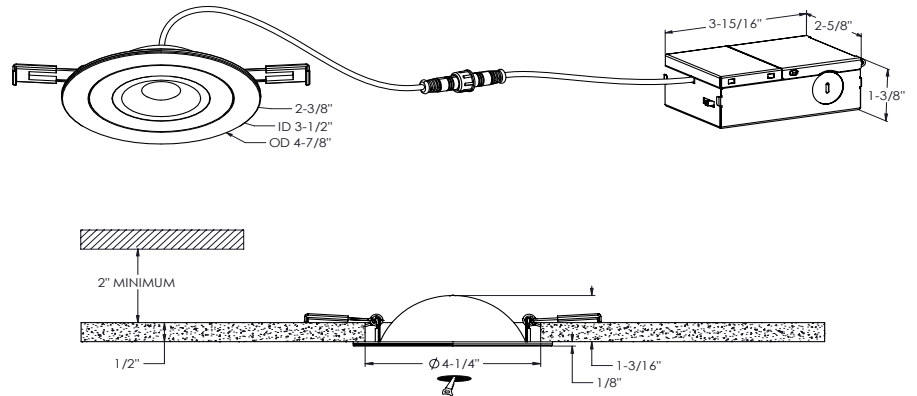

DALS LIGHTING

Canada
80, de la Seigneurie blvd., E.
Blainville, Quebec J7C 4N1

U.S.A.
4383, NW 124th Ave.,
Coral Springs, Florida 33065

877.430.1818
info@dals.com
dals.com

MODEL FGM4-CC

NAME Pivot

4 Inch Flat Recessed LED Gimbal Light
When searching for lighting flexibility, look no further than our 4" flat gimbal LED downlight. With a powerful lumen output and the ability to shine your light on a 360 degree rotation and a 90° tilt angle, this product will meet your every needs.

PROJECT

TYPE

DATE

QTY

NOTES