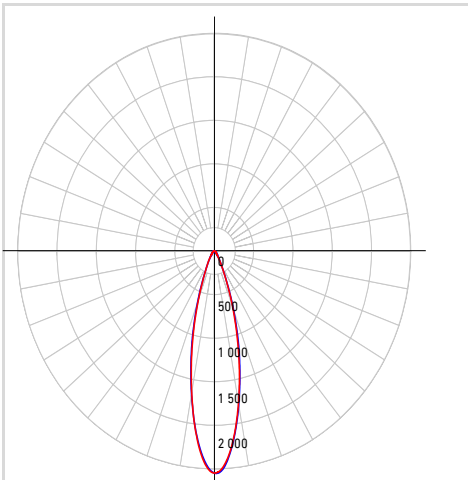

DALS LIGHTING

Canada
80, de la Seigneurie blvd., E.
Blainville, Quebec J7C 4N1

U.S.A.
4383, NW 124th Ave.,
Coral Springs, Florida 33065

877.430.1818
info@dals.com
dals.com

MODEL FGM4-CC

NAME Pivot

4 Inch Flat Recessed LED Gimbal Light
When searching for lighting flexibility, look no further than our 4" flat gimbal LED downlight. With a powerful lumen output and the ability to shine your light on a 360 degree rotation and a 90° tilt angle, this product will meet your every needs.

PROJECT

TYPE

DATE

QTY

NOTES

LIGHT DISTRIBUTION

*Lumen output measured at 3000k

QUICK SPECS

Size	4"
Watts (W)	9
Delivered lumens*	800
CRI	90
Voltage (v)	120
Beam angle (deg)	#UNKNOWN!
Cut hole size (in)	4-1/4"
Lifespan (hrs)	50000
FT rating	FT6
Binning	3 SDCM
LED model	COB
Color temperature	2700K/3000K/3500K/4000K/5000K