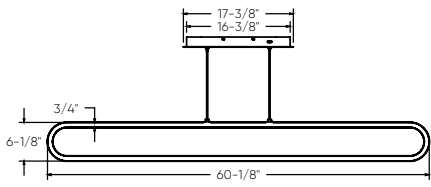

ATOM

A unique design with clean lines that will add the final touch to your office, bedroom and even that newly renovated mud room. The double-sided ring will add warmth and character.

COLOR SELECT

DAMP

FPD60-CC

FPD-CC

Model	Size	Watts	Delivered lumens	CRI	Color °T	Voltage
FPD60-CC	60"	50 W	1700 lm	90	2700, 3000, 3500,	120 V
FPD-CC	16"	24 W	820 lm		4000, 5000 K	

FPD60-CC

FPD-CC

Specifications

Pendant height adjustable up to 10 feet
Switch-selectable CCT
Integrated dimmable driver
Canopy mount on 4" octagon junction box
5-year warranty