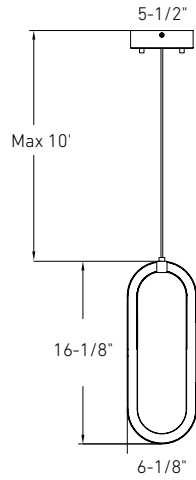

FPD-CC

Model	Size	Watts	Delivered lumens	CRI	Color °T	Voltage
FPD60-CC	60"	50 W	1700 lm	90	2700, 3000, 3500,	120 V
FPD-CC	16"	24 W	820 lm		4000, 5000 K	

FPD60-CC

FPD-CC

Specifications

Pendant height adjustable up to 10 feet
Switch-selectable CCT
Integrated dimmable driver
Canopy mount on 4" octagon junction box
5-year warranty