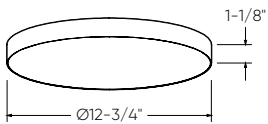

Model	Size	Watts	Delivered lumens	CRI	Color °T	Voltage
TLFM12-CC	12"	25 W	1880 lm	90	2700, 3000, 3500,	120 V
TLFM21-CC	21"	50 W	3300 lm		4000, 5000 K	

Specifications

Over 50,000 hours of service life
Switch-selectable CCT: 2700 K/3000 K/
3500 K/4000 K/5000 K
Integrated dimmable driver
Suitable for wet locations
Canopy mount on 4" octagon
junction box
Refer to website for dimmer compatibility
5-year warranty

Finish

- **BK** Black
- **WH** White

Note

Other color temperatures, finishes, and voltage options are available but may require minimum order quantities (MOQs) and longer lead times. Please contact your DALs representative for more information.

TLFM12-CC