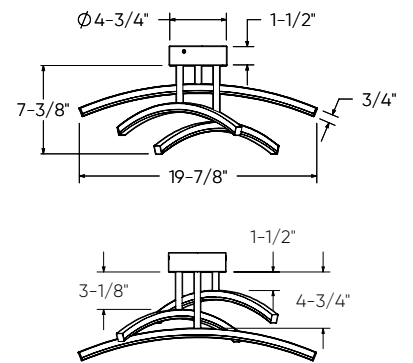

SWAY

Introducing our cutting-edge, ultra-slim curved linear LED pendant and flush mount lights—
an embodiment of sophistication and modernity in lighting design

Model	Size	Watts	Delivered lumens	CRI	Color °T	Voltage
W1PD48-CC	48"	24 W	1330 lm	80	2700, 3000, 3500, 4000, 5000 K	120 V
W3PD36-CC	36"	31 W	1590 lm			
W3FM-CC	20"	20 W	880 lm			

W1PD48-CC

W3PD36-CC

W3FM-CC

Specifications

- Adjustable height up to 10 feet
- Switch-selectable CCT
- Integrated dimmable driver
- Canopy mount on 4" octagon junction box
- 5-year warranty

Finish

- **BK** Black
- **GD** Gold