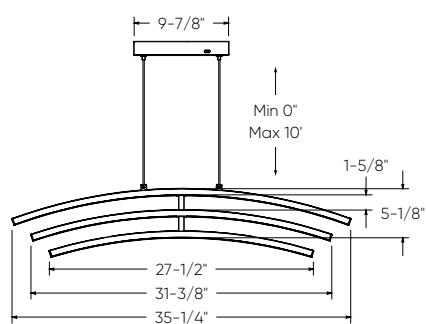

SWAY

Introducing our cutting-edge, ultra-slim curved linear LED pendant and flush mount lights—
an embodiment of sophistication and modernity in lighting design

Model	Size	Watts	Delivered lumens	CRI	Color °T	Voltage
W1PD48-CC	48"	24 W	1330 lm	80	2700, 3000, 3500, 4000, 5000 K	120 V
W3PD36-CC	36"	31 W	1590 lm			
W3FM-CC	20"	20 W	880 lm			

W1PD48-CC

W3PD36-CC

W3FM-CC

Specifications

- Adjustable height up to 10 feet
- Switch-selectable CCT
- Integrated dimmable driver
- Canopy mount on 4" octagon junction box
- 5-year warranty

Finish

- **BK** Black
- **GD** Gold