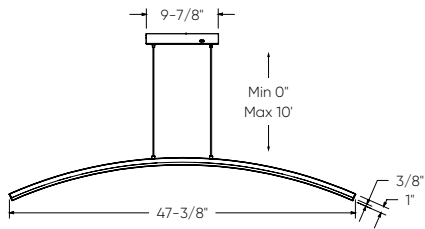

SWAY

Introducing our cutting-edge, ultra-slim curved linear LED pendant and flush mount lights—
an embodiment of sophistication and modernity in lighting design

Model	Size	Watts	Delivered lumens	CRI	Color °T	Voltage
W1PD48-CC	48"	24 W	1330 lm	80	2700, 3000, 3500, 4000, 5000 K	120 V
W3PD36-CC	36"	31 W	1590 lm			
W3FM-CC	20"	20 W	880 lm			

W1PD48-CC

W3PD36-CC

W3FM-CC

Specifications

- Adjustable height up to 10 feet
- Switch-selectable CCT
- Integrated dimmable driver
- Canopy mount on 4" octagon junction box
- 5-year warranty

Finish

- **BK** Black
- **GD** Gold