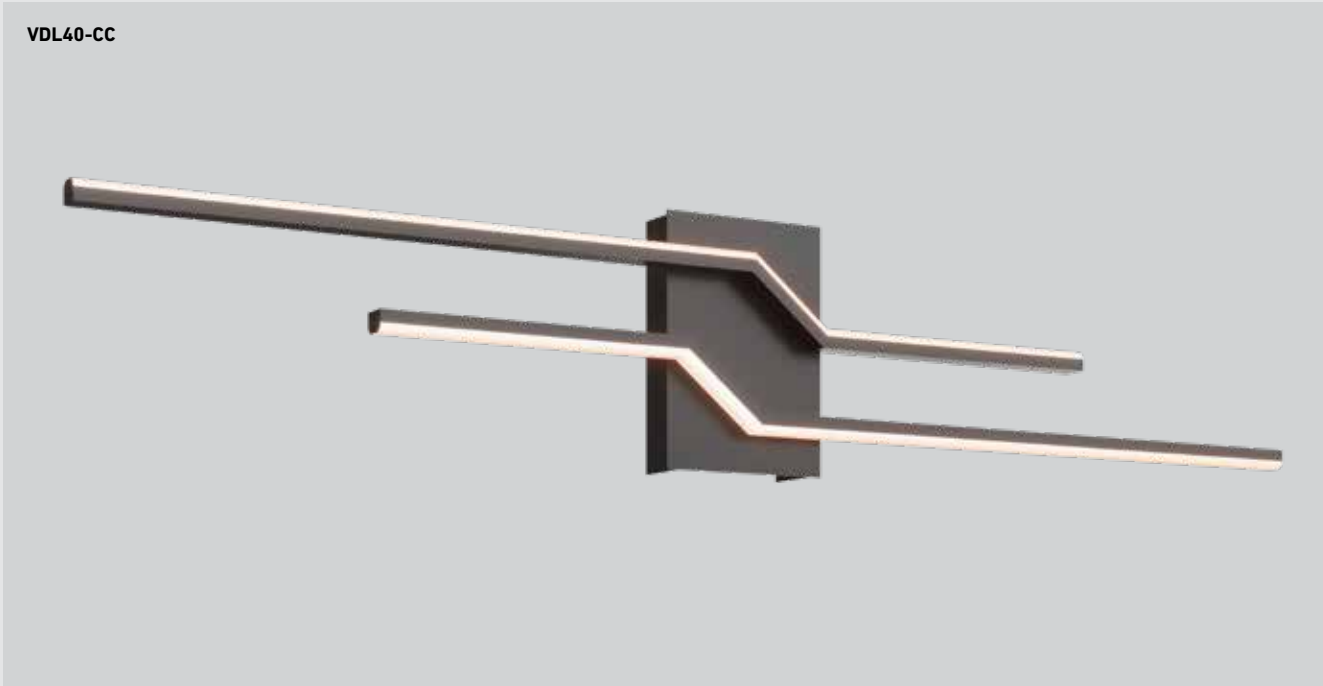

LIGHTNING

Make a bold statement with this wall-mounted light fixture, featuring a sleek bolt-shaped design that seamlessly combines modern aesthetics with functional elegance. Versatile in its installation, it can also be mounted vertically for a unique lighting experience.

ADA
COMPLIANT

VDL40-CC

Model	Size	Watts	Delivered lumens	CRI	Color °T	Voltage
VDL40-CC	40"	30 W	1500 lm	80	2700, 3000, 3500, 4000, 5000 K	120 V

VDL40-CC

Specifications

Switch-selectable CCT
Integrated dimmable driver
Illuminated canopy
Canopy mount on 4" octagon
junction box
5-year warranty