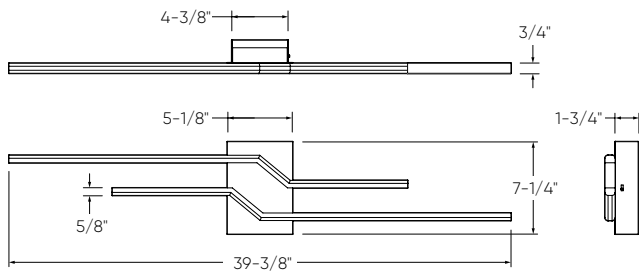

ADA
COMPLIANT

VDL40-CC

Model	Size	Watts	Delivered lumens	CRI	Color °T	Voltage
VDL40-CC	40"	30 W	1500 lm	80	2700, 3000, 3500, 4000, 5000 K	120 V

VDL40-CC

Specifications

Switch-selectable CCT
Integrated dimmable driver
Illuminated canopy
Canopy mount on 4" octagon
junction box
5-year warranty