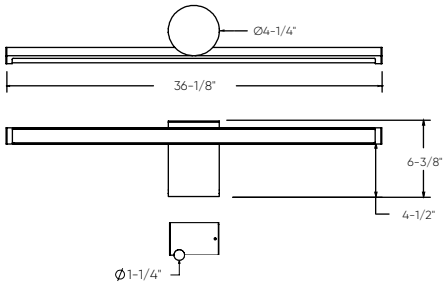

BALANCE

Transform your bathroom ambiance with our 24 and 36-inch two-tone vanity light, featuring a stylish interplay of finishes, and complete with an elegant round canopy for a minimalist touch.

VCC36-CC

Model	Size	Watts	Delivered lumens	CRI	Color °T	Voltage
VCC24-CC	24"	20 W	1490 lm	90	2700, 3000, 3500,	120 V
VCC36-CC	36"	30 W	1950 lm		4000, 5000 K	

VCC24-CC

VCC36-CC

Specifications

Switch-selectable CCT
Integrated dimmable driver
Canopy mount on 4" octagon
junction box
5-1/4" decorative disc included
5-year warranty