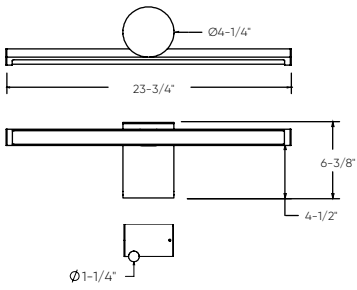

BALANCE

Transform your bathroom ambiance with our 24 and 36-inch two-tone vanity light, featuring a stylish interplay of finishes, and complete with an elegant round canopy for a minimalist touch.

VCC36-CC

Model	Size	Watts	Delivered lumens	CRI	Color °T	Voltage
VCC24-CC	24"	20 W	1490 lm	90	2700, 3000, 3500,	120 V
VCC36-CC	36"	30 W	1950 lm		4000, 5000 K	

VCC24-CC

VCC36-CC

Specifications

Switch-selectable CCT
Integrated dimmable driver
Canopy mount on 4" octagon
junction box
5-1/4" decorative disc included
5-year warranty