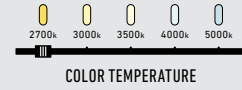

BALANCE

Transform your bathroom ambiance with our 24 and 36-inch two-tone vanity light, featuring a stylish interplay of finishes, and complete with an elegant round canopy for a minimalist touch.

VCC36-CC

Model	Size	Watts	Delivered lumens	CRI	Color °T	Voltage
VCC24-CC	24"	20 W	1490 lm	90	2700, 3000, 3500,	120 V
VCC36-CC	36"	30 W	1950 lm		4000, 5000 K	

VCC24-CC

VCC36-CC

Specifications

Switch-selectable CCT
Integrated dimmable driver
Canopy mount on 4" octagon
junction box
5-1/4" decorative disc included
5-year warranty