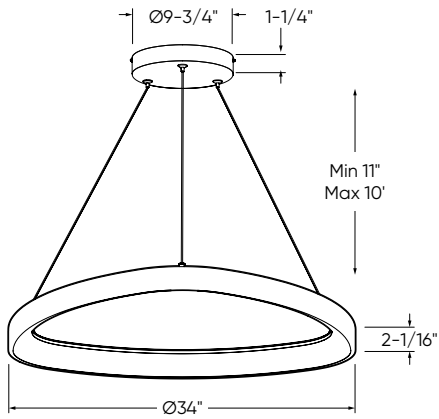

PYRA

Discover contemporary elegance with these 22-inch and 34-inch rounded triangular pendant and flush mount lights, available in a variety of finishes and customizable 5CCT options.

**T24
JA8**
CERTIFIED

Model	Size	Watts	Delivered lumens	CRI	Color °T	Voltage
TRFM22-CC	22"	40 W	1900 lm	90	2700, 3000, 3500,	120 V
TRPD34-CC	34"	80 W	3600 lm		4000, 5000 K	

TRPD34-CC

TRFM22-CC

Specifications

Pendant height adjustable up to 10 feet
Switch-selectable CCT
Integrated dimmable driver
Canopy mount on 4" octagon junction box
5-year warranty