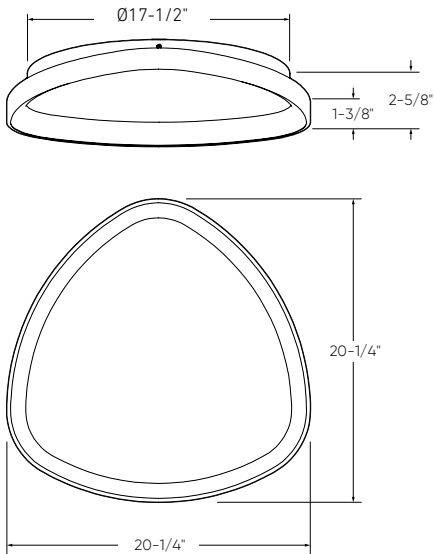

PYRA

Discover contemporary elegance with these 22-inch and 34-inch rounded triangular pendant and flush mount lights, available in a variety of finishes and customizable 5CCT options.

**T24
JA8**
CERTIFIED

Model	Size	Watts	Delivered lumens	CRI	Color °T	Voltage
TRFM22-CC	22"	40 W	1900 lm	90	2700, 3000, 3500,	120 V
TRPD34-CC	34"	80 W	3600 lm		4000, 5000 K	

TRPD34-CC

TRFM22-CC

Specifications

Pendant height adjustable up to 10 feet
Switch-selectable CCT
Integrated dimmable driver
Canopy mount on 4" octagon junction box
5-year warranty