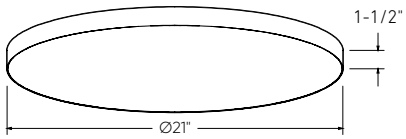

FUSION FLUSH MOUNT

The Fusion trimless 12- and 21-inch flush mount family showcase a harmonious union of minimalist design and expansive illumination, providing a blend of sophistication and functionality for contemporary spaces.

TLFM12-CC

Model	Size	Watts	Delivered lumens	CRI	Color °T	Voltage
TLFM12-CC	12"	25 W	2000 lm	90	2700, 3000, 3500,	120 V
TLFM21-CC	21"	45 W	4300 lm		4000, 5000 K	

TLFM12-CC

TLFM21-CC

Specifications

Switch-selectable CCT
Integrated dimmable driver
Canopy mount on 4" octagon
junction box
5-year warranty