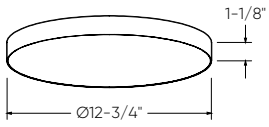

FUSION FLUSH MOUNT

The Fusion trimless 12- and 21-inch flush mount family showcase a harmonious union of minimalist design and expansive illumination, providing a blend of sophistication and functionality for contemporary spaces.

TLFM12-CC

Model	Size	Watts	Delivered lumens	CRI	Color °T	Voltage
TLFM12-CC	12"	25 W	2000 lm	90	2700, 3000, 3500,	120 V
TLFM21-CC	21"	45 W	4300 lm		4000, 5000 K	

TLFM12-CC

TLFM21-CC

Specifications

Switch-selectable CCT
Integrated dimmable driver
Canopy mount on 4" octagon
junction box
5-year warranty