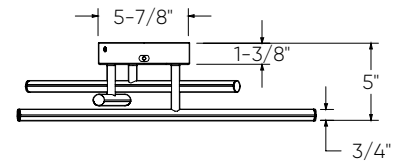

**SSPD32-CC**

**SSF20-CC**

**Specifications**

- Adjustable height up to 10 feet
- Switch-selectable CCT
- Integrated dimmable driver
- Includes 5 robust stems
- Canopy mount on 4" octagon junction box
- 5-year warranty