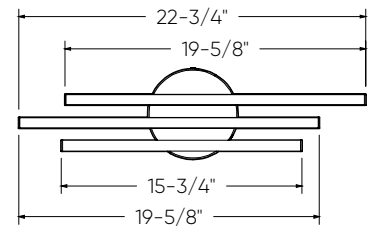

**SSPD32-CC**

**SSF20-CC**

**Specifications**

- Adjustable height up to 10 feet
- Switch-selectable CCT
- Integrated dimmable driver
- Includes 5 robust stems
- Canopy mount on 4" octagon junction box
- 5-year warranty