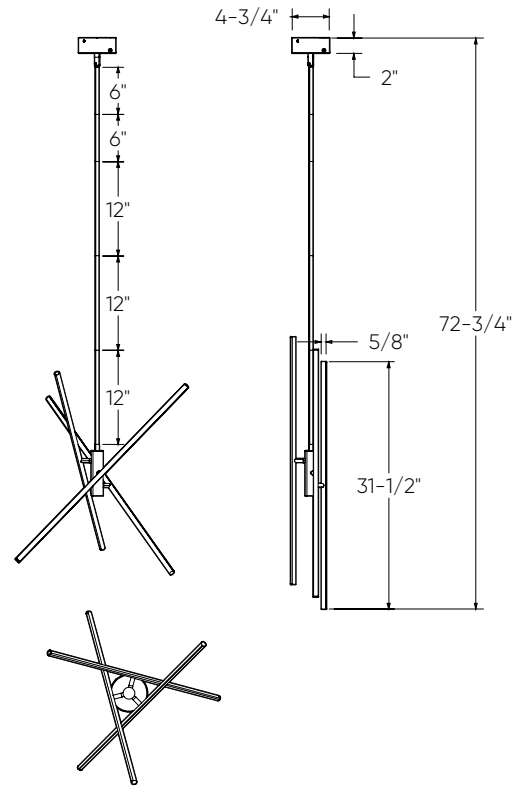

**SSPD32-CC**

**SSF20-CC**

**Specifications**

- Adjustable height up to 10 feet
- Switch-selectable CCT
- Integrated dimmable driver
- Includes 5 robust stems
- Canopy mount on 4" octagon junction box
- 5-year warranty