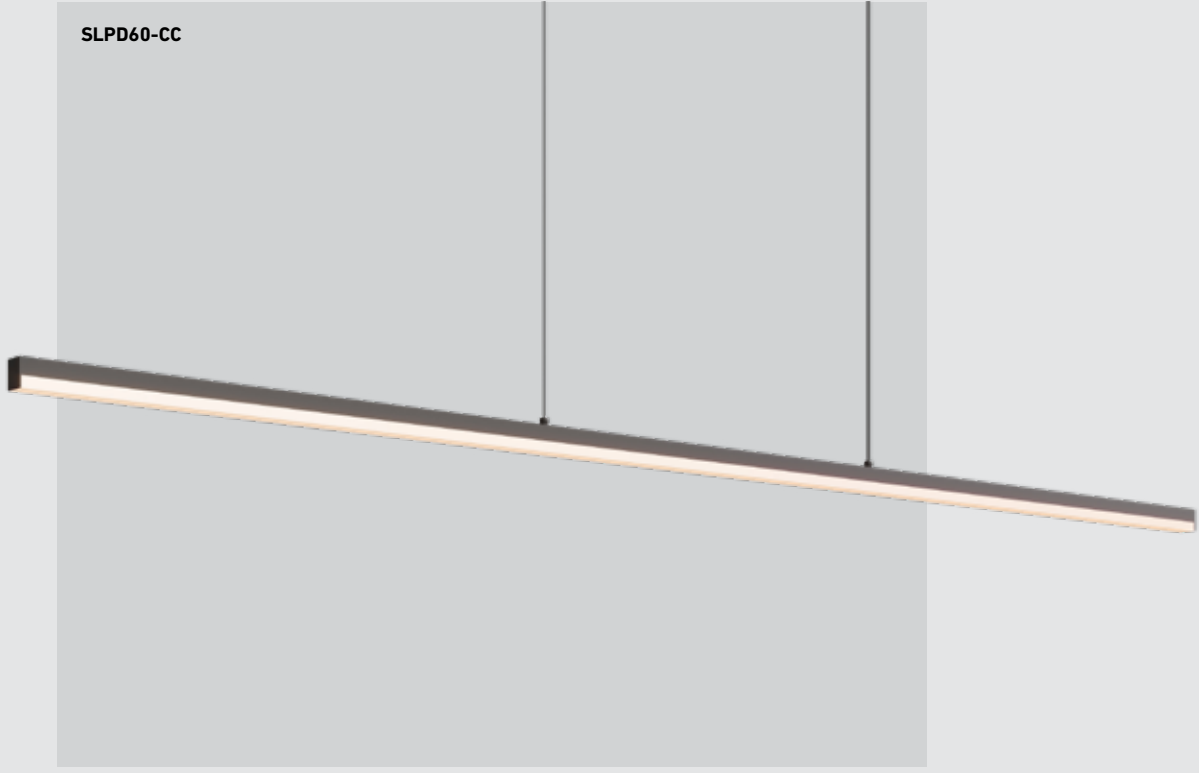

# CURRENT

Elevate your space with this sleek luminary, meticulously crafted to blend seamlessly into contemporary interiors. Its minimalist profile, characterized by a slender silhouette and unobtrusive design, not only illuminates your surroundings with a soft and uniform glow but also serves as a striking aesthetic statement.

SLPD60-CC

Model	Size	Watts	Delivered lumens	CRI	Color °T	Voltage
SLPD60-CC	60"	32 W	2140 lm	80	2700, 3000, 3500, 4000, 5000 K	120 V

### Specifications

Adjustable height up to 10 feet  
 Switch-selectable CCT  
 Integrated dimmable driver  
 Canopy mount on 4" octagon  
 junction box  
 5-year warranty