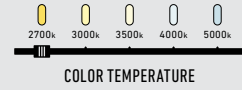

SLPD60-CC

Model	Size	Watts	Delivered lumens	CRI	Color °T	Voltage
SLPD60-CC	60"	32 W	2140 lm	80	2700, 3000, 3500, 4000, 5000 K	120 V