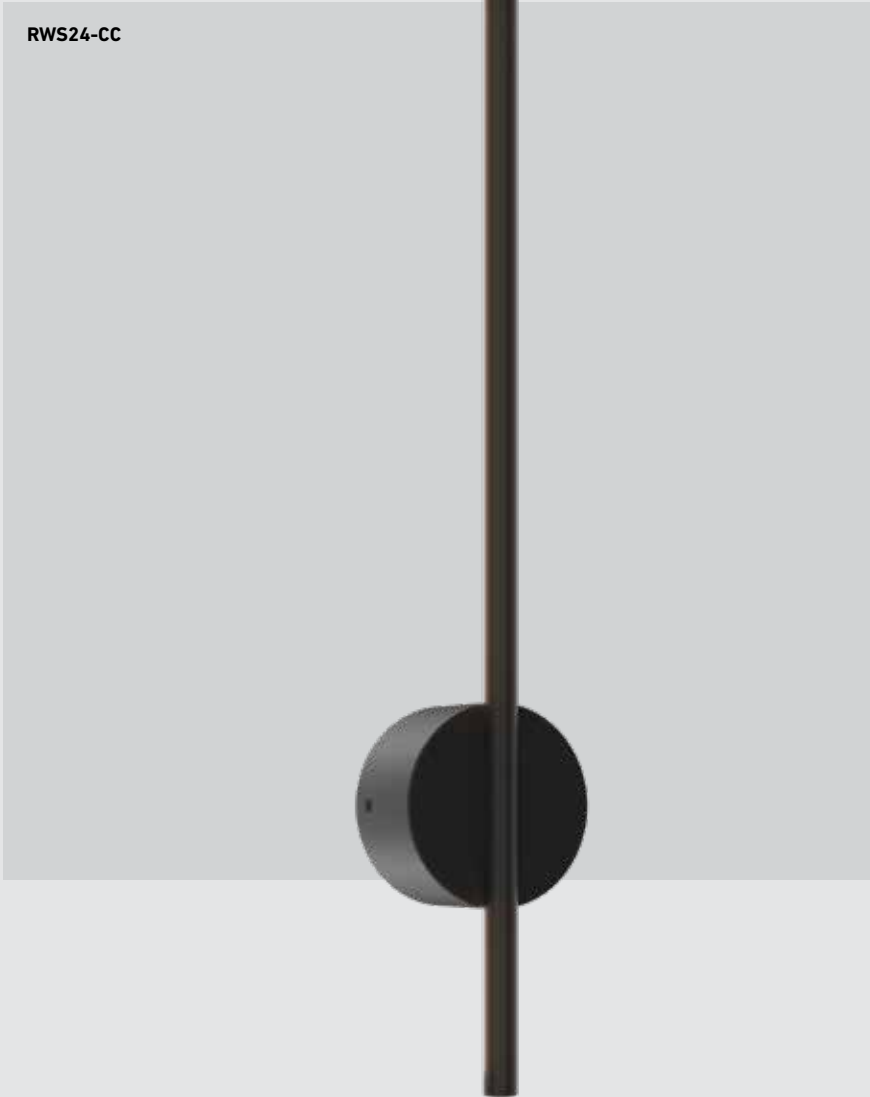

# MIDNIGHT

The 24-inch indirect linear wall sconce emanates a soft, ambient glow, elegantly transforming any space with its sleek design. Get creative with its versatile mounting options, allowing it to be installed in a clock-like manner, offering a customizable lighting solution.

COLOR TEMPERATURE

**ADA**  
COMPLIANT

Model	Size	Watts	Delivered lumens	CRI	Color °T	Voltage
RWS24-CC	24"	6 W	400 lm	80	2700, 3000, 3500, 4000, 5000 K	120 V
RWS48-CC	48"	14 W	1000 lm			
RWS60-CC	60"	17 W	1400 lm			

**RWS24-CC****RWS48-CC****RWS60-CC****Specifications**

Switch-selectable CCT  
 Integrated dimmable driver  
 Wall mount on 4" octagon  
 junction box  
 5-year warranty

**Finish**

● **BK** Black

**Note**