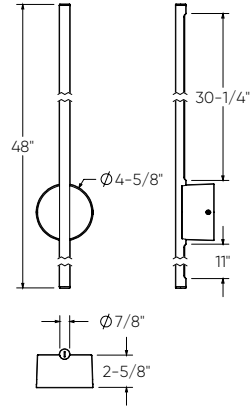

RWS24-CC

RWS48-CC

RWS60-CC

Specifications

Switch-selectable CCT
Integrated dimmable driver
Wall mount on 4" octagon
junction box
5-year warranty

Finish

● **BK** Black

Note

Other color temperatures, finishes, and voltage options are available but may require minimum order quantities (MOQs) and longer lead times. Please contact your DALI representative for more information.