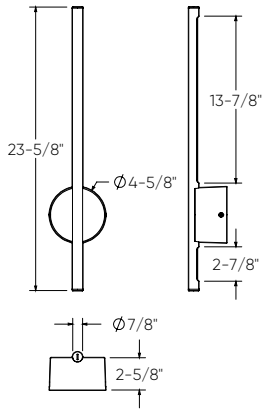

RWS24-CC

RWS48-CC

RWS60-CC

Specifications

Switch-selectable CCT
Integrated dimmable driver
Wall mount on 4" octagon
junction box
5-year warranty

Finish

● **BK** Black

Note

Other color temperatures, finishes, and voltage options are available but may require minimum order quantities (MOQs) and longer lead times. Please contact your DALI representative for more information.