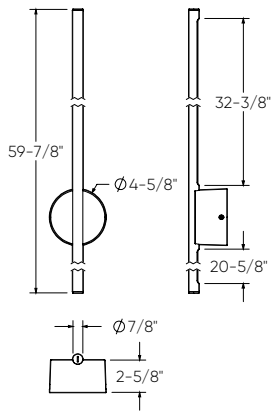

RWS60-CC

Specifications

Switch-selectable CCT
Integrated dimmable driver
Wall mount on 4" octagon
junction box
5-year warranty

Finish

● **BK** Black

Note

Other color temperatures, finishes, and voltage options are available but may require minimum order quantities (MOQs) and longer lead times. Please contact your DALI representative for more information.