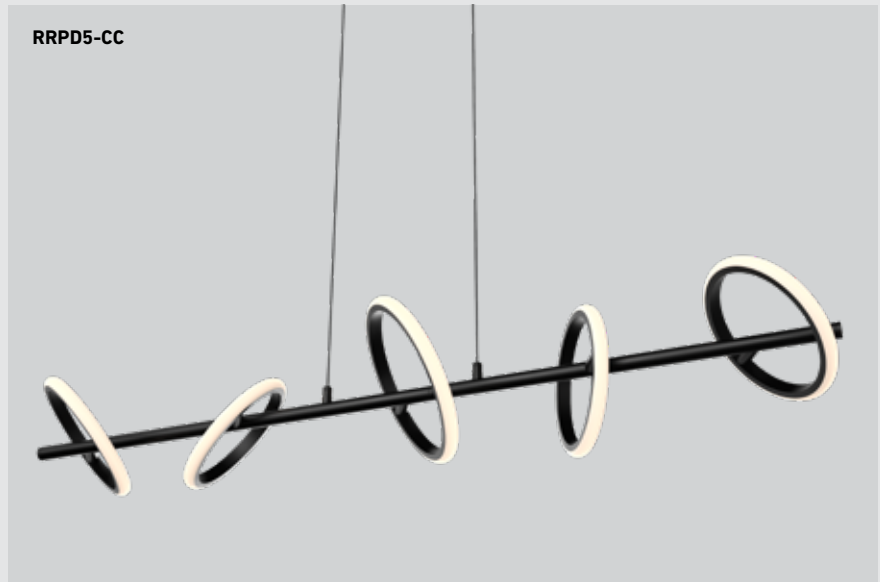

OLYMPIA

A statement lamp with a lot of character. With its 5 adjustable rings, this linear pendant emits a bright light that makes it perfect for use as a primary light source over a kitchen counter, dining table, or even in a bar setting.

Model	Size	Watts	Delivered lumens	CRI	Color °T	Voltage
RRPD2-CC	14"	12 W	750 lm	80	2700, 3000, 3500,	120 V
RRPD5-CC	42"	30 W	1530 lm		4000, 5000 K	

RRPD2-CC

RRPD5-CC

Specifications

Adjustable height up to 6 feet
Switch-selectable CCT
Integrated dimmable driver
Canopy mount on 4" octagon
junction box
5-year warranty