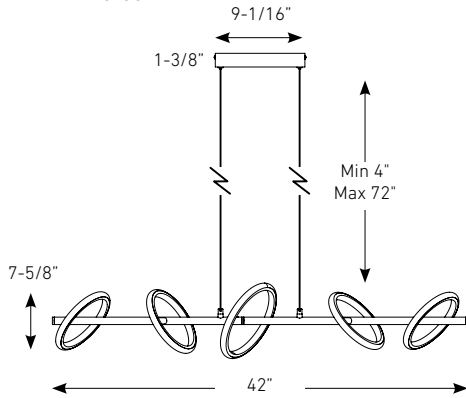

Model	Size	Watts	Delivered lumens	CRI	Color °T	Voltage
RRPD2-CC	14"	12 W	750 lm	80	2700, 3000, 3500,	120 V
RRPD5-CC	42"	30 W	1530 lm		4000, 5000 K	

RRPD2-CC

RRPD5-CC

Specifications

Adjustable height up to 6 feet
Switch-selectable CCT
Integrated dimmable driver
Canopy mount on 4" octagon
junction box
5-year warranty