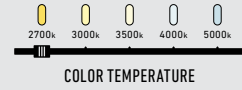

OLYMPIA

A statement lamp with a lot of character. With its 5 adjustable rings, this linear pendant emits a bright light that makes it perfect for use as a primary light source over a kitchen counter, dining table, or even in a bar setting.

Model	Size	Watts	Delivered lumens	CRI	Color °T	Voltage
RRPD2-CC	14"	12 W	750 lm	80	2700, 3000, 3500,	120 V
RRPD5-CC	42"	30 W	1530 lm		4000, 5000 K	

RRPD2-CC

RRPD5-CC

Specifications

Adjustable height up to 6 feet
Switch-selectable CCT
Integrated dimmable driver
Canopy mount on 4" octagon
junction box
5-year warranty