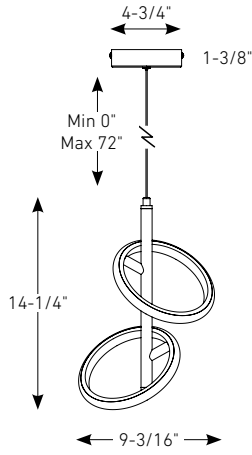

Model	Size	Watts	Delivered lumens	CRI	Color °T	Voltage
RRPD2-CC	14"	12 W	750 lm	80	2700, 3000, 3500,	120 V
RRPD5-CC	42"	30 W	1530 lm		4000, 5000 K	

RRPD2-CC

RRPD5-CC

Specifications

Adjustable height up to 6 feet
Switch-selectable CCT
Integrated dimmable driver
Canopy mount on 4" octagon
junction box
5-year warranty