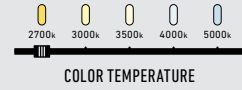

CIRCA

Illuminate your space in style with our 24-inch circular pendant, available in multiple finishes, featuring adjustable 5 CCT settings for customizable illumination that seamlessly blends style and functionality.

Model	Size	Watts	Delivered lumens	CRI	Color °T	Voltage
RGPD24-CC	24"	28 W	1500 lm	80	2700, 3000, 3500, 4000, 5000 K	120 V

RGP24-CC

Specifications

- Adjustable height up to 10 feet
- Switch-selectable CCT
- Integrated dimmable driver
- Canopy mount on 4" octagon junction box
- 5-year warranty