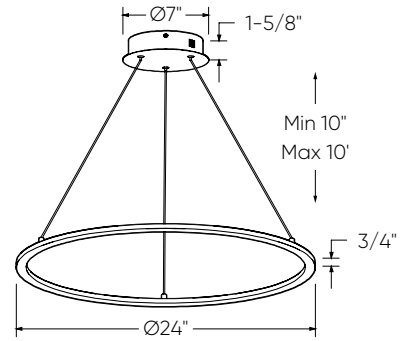

CIRCA

Illuminate your space in style with our 24-inch circular pendant, available in multiple finishes, featuring adjustable 5 CCT settings for customizable illumination that seamlessly blends style and functionality.

Model	Size	Watts	Delivered lumens	CRI	Color °T	Voltage
RGPD24-CC	24"	28 W	1500 lm	80	2700, 3000, 3500, 4000, 5000 K	120 V

RGP24-CC

Specifications

- Adjustable height up to 10 feet
- Switch-selectable CCT
- Integrated dimmable driver
- Canopy mount on 4" octagon junction box
- 5-year warranty