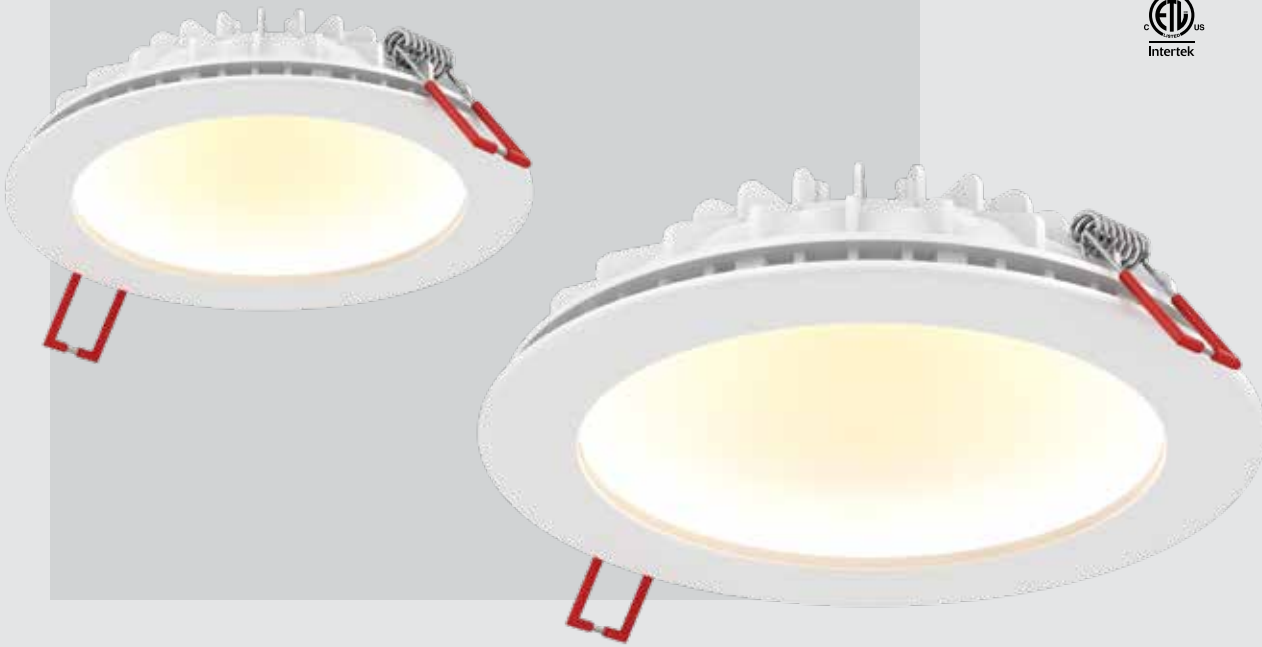

INDIRECT

Imagine being able to create the perfect mood when dimming your lights. This is now possible with our Dim to Warm concept, generating a warm, exquisite glow to set the tone for your evening.

IND4-DW

IND6-DW

Model	Size	Watts	Delivered lumens	CRI	Color °T	Voltage
IND4-DW	4"	9 W	500 lm	80	3000 K - 2200 K	120 V
IND6-DW	6"	12 W	750 lm			

IND4-DW

Ø4-3/8"

1-1/2"

Ø4-1/4"

IND6-DW

Ø6-1/4"

2"

Ø7-1/8"

Specifications

Every fixture includes a junction box with integrated dimmable driver

Can be daisy chained

Dim-to-warm technology, dims from 3000 K to 2200 K to mimic incandescent light

Smooth 360° wide spread

Dome reflector

110° beam spread

Indirect lighting design with glare reduction

Aluminum construction

5-year warranty

Finish

○ **WH** White

Accessories