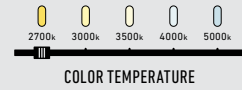

# HILUX

Dals' high-powered recessed downlight is a go-to for your commercial projects. With its five color temperatures to choose from, a cast aluminum housing, high lumen output, and indoor/outdoor rating, this can be installed just about anywhere. From clinics to schools and hotels to boutiques, this is the only recessed fixture you will need.

Model	Size	Watts	Delivered lumens	CRI	Color °T	Voltage options ⚡
HPD4-CC	4"	20 W	1415 lm	90	2700, 3000, 3500, 4000, 5000 K	120V TRIAC dimming
HPD6-CC	6"	30 W	2100 lm			or
HPD8-CC	8"	40 W	2600 lm			V: 120 / 277 / 347V 0-10V dimming (Check for availability)

Ø8-3/4"

**Specifications**

Every fixture includes a junction box with an integrated driver  
 Switch-selectable CCT  
 Smooth 360° wide spread  
 90° beam angle  
 Cast aluminum construction  
 5-year warranty