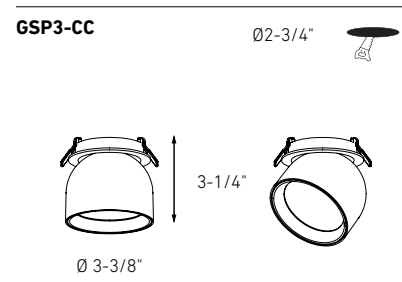

GSP3-CC

Model	Size	Watts	Delivered lumens	CRI	Color °T	Voltage options ⚡
GSP3-CC	3"	12 W	950 lm	90	2700, 3000, 3500, 4000, 5000 K	<b>120V TRIAC dimming</b>  or  <b>V: 120 / 277 / 347V 0-10V dimming</b> (Check for availability)