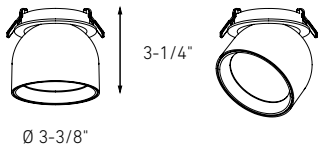

COLOR TEMPERATURE

DAMP

360°

SWIVEL/DIRECTIONAL

AIR TIGHT

IC

RATED

Model	Size	Watts	Delivered lumens	CRI	Color °T	Voltage options ⚡
GSP3-CC	3"	12 W	950 lm	90	2700, 3000, 3500, 4000, 5000 K	120V TRIAC dimming

or

**V: 120 / 277 / 347V
0-10V dimming**
(Check for availability)

GSP3-CC

Ø2-3/4"

Specifications

Every fixture includes a junction box with an integrated driver
 Switch-selectable CCT
 60° beam angle
 30° tilting, 360° rotation
 Cast aluminum construction
 5-year warranty