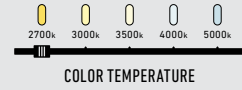

RADIANCE

The Radiance family features a seamless fusion of refined metal craftsmanship, offering a sophisticated and understated focal point that smoothly integrates into any interior decor.

FMM09-CC