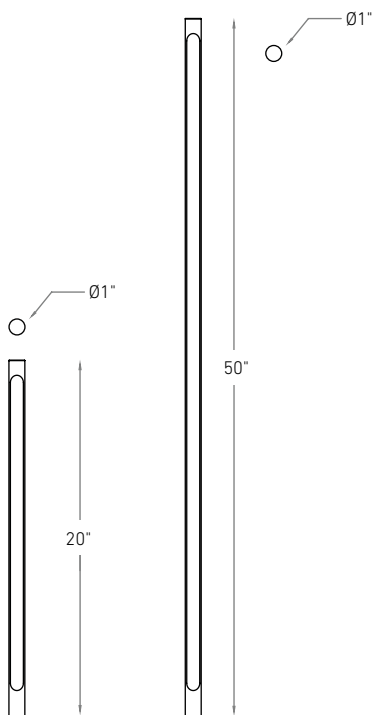

AXIS

A slender form and a soft black finish give this luminaire a contemporary style that fits almost anywhere.

Model	Size	Watts	Delivered lumens	CRI	Color °T	Voltage
DCP-STK20	20"	6 W	310 lm	80	RGB + 2200 K - 4000 K	24 V DC
DCP-STK50	50"	12 W	565 lm			

DCP-STK20 / DCP-STK50

Specifications

Full color spectrum
2200K - 4000K in pure whites
120° beam angle
Dimmable through the Dals Connect app and the Clicc remote (DCP-RMCT)
5-year warranty

Note

Add the DALS Connect Pro Core transformer for even greater flexibility: voice control, remote access, expanded mesh network.

100 or 200 feet of 12-gauge low-voltage wiring