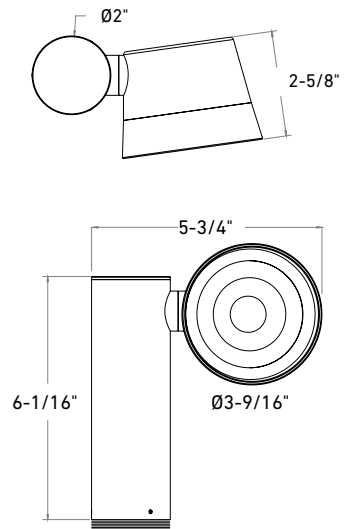

DCP-SPT6

Model	Size	Watts	Delivered lumens	CRI	Color °T	Voltage
DCP-SPT6	6"	10 W	540 lm	90	RGB + 2200 K - 4000 K	24 V DC

DCP-SPT6

Specifications

Full color spectrum
 2200K - 4000K in pure whites
 120° frosted lens included
 40° beam angle
 Up to three Orbit fixtures can be combined
 Dimmable through the Dals Connect app and the Clicc remote (DCP-RMCT)
 5-year warranty