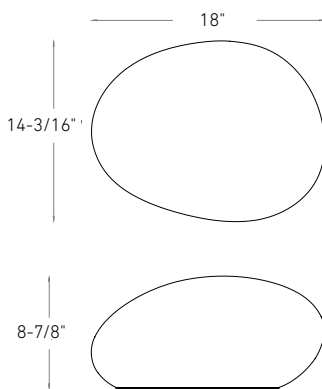

DCP-RK18

Specifications

Full color spectrum
2200K - 4000K in pure whites
Dimmable through the Dals Connect app and the Clicc remote (DCP-RMCT)
5-year warranty

Note

Add the DALIS Connect Pro Core transformer for even greater flexibility: voice control, remote access, expanded mesh network.

Finish

☐ **WH** White

Smart transformers

DCP-TR60-BK

60W, 120VAC 60Hz input, 24V DC output low-voltage smart transformer

DCP-TR200-BK

200W, 120VAC 60Hz input, 24V DC output low-voltage smart transformer

DCP-TR300-BK

300W, 120VAC 60Hz input, 24V DC output low-voltage smart transformer

Download the Dals Connect app

Create groups
Set schedules
Remote access*
Compatible with Google Assistant and Amazon Alexa*

* Core needed

Accessories

DCP-RMCT

Smart remote

DCP-PTR36

Plug-in driver

DCP-ACC-MS12

12" metal ground stake

DCP-ACC-MS06

6" metal ground stake

LCBL-50-16, LCBL-100-16

50 or 100 feet of 16-gauge low-voltage wiring

LCBL-50-14, LCBL-100-14

50 or 100 feet of 14-gauge low-voltage wiring

LCBL-100-12, LCBL-200-12

100 or 200 feet of 12-gauge low-voltage wiring