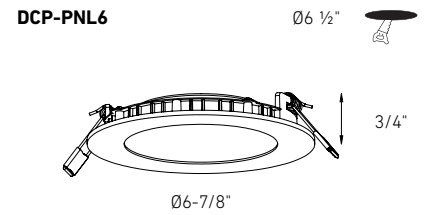

Model	Size	Watts	Delivered lumens	CRI	Color °T	Voltage
DCP-PNL4WH	4"	14 W	750 lm	90	RGB + 2700 K - 6500 K	120 V
DCP-PNL6WH	6"	20 W	1200 lm			

Specifications

Includes a junction box with integrated driver