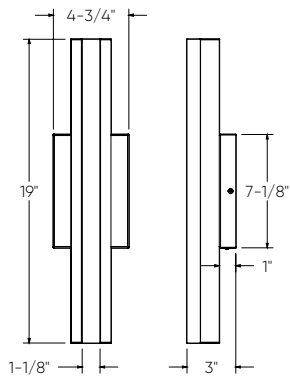

CHANGE COLORS

ADA
COMPLIANT

Model	Size	Watts	Delivered lumens	CRI	Color °T	Voltage
DCP-LWS19	19"	15 W	1130 lm	80	RGB + 2200 K - 6500 K	120 V

DCP-LWS19

Specifications

Made of extruded aluminum
Full color spectrum
2700K - 6500K in pure whites
Choose from 7 preset colors and 5 white tones directly using the button, or access additional options through the app
Dimmable through the Dals Connect app and the Clicc remote (DCP-RMCT)
Wall mount on 4" octagonal junction box
5-year warranty